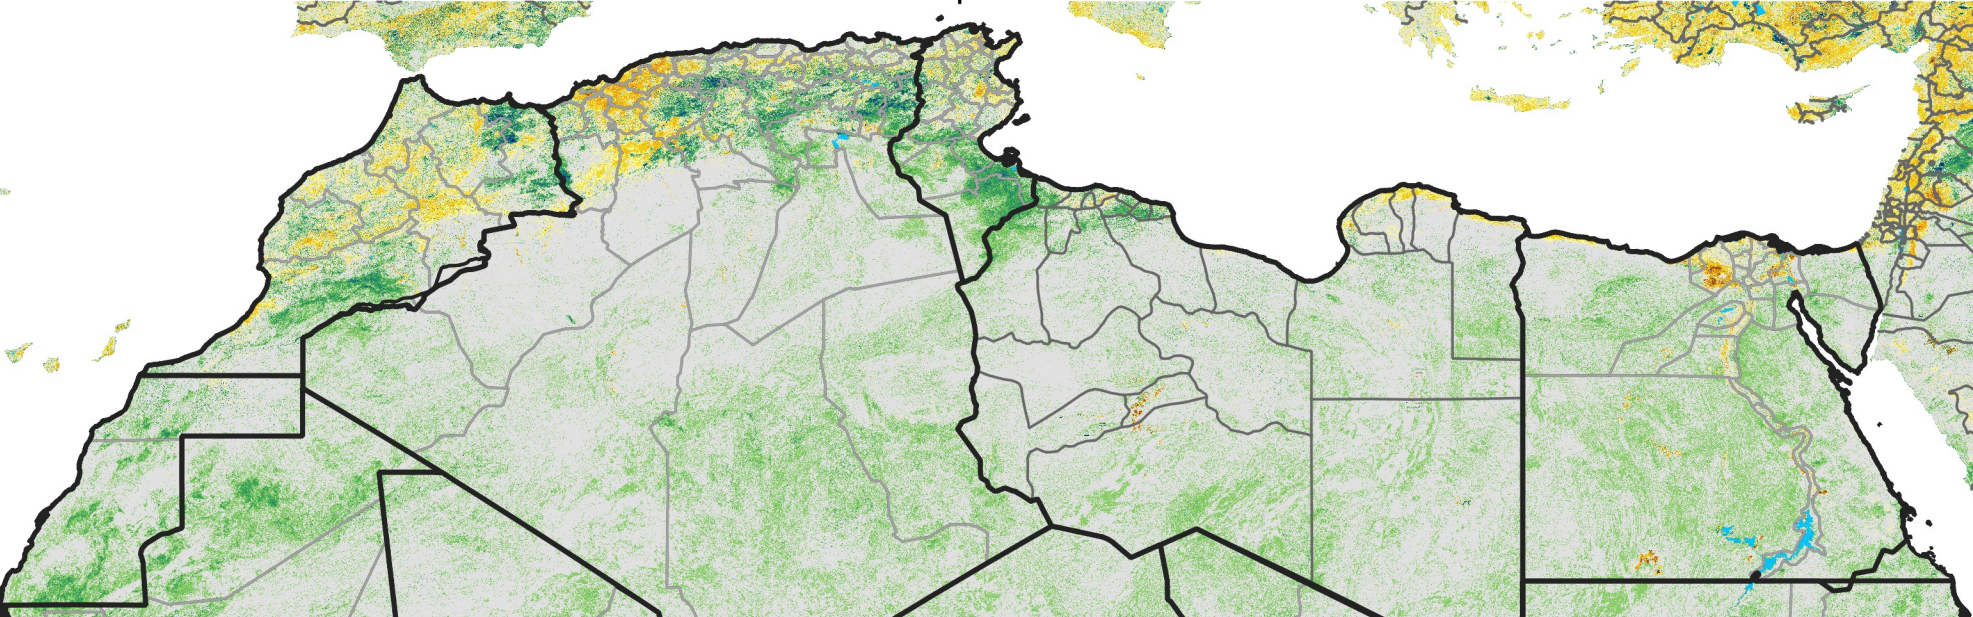

North Africa Percent of Mean NDVI

2004 / mean (2003 - 2022)
Period 11 / April 11 - 20, 2004

Percent of Normal