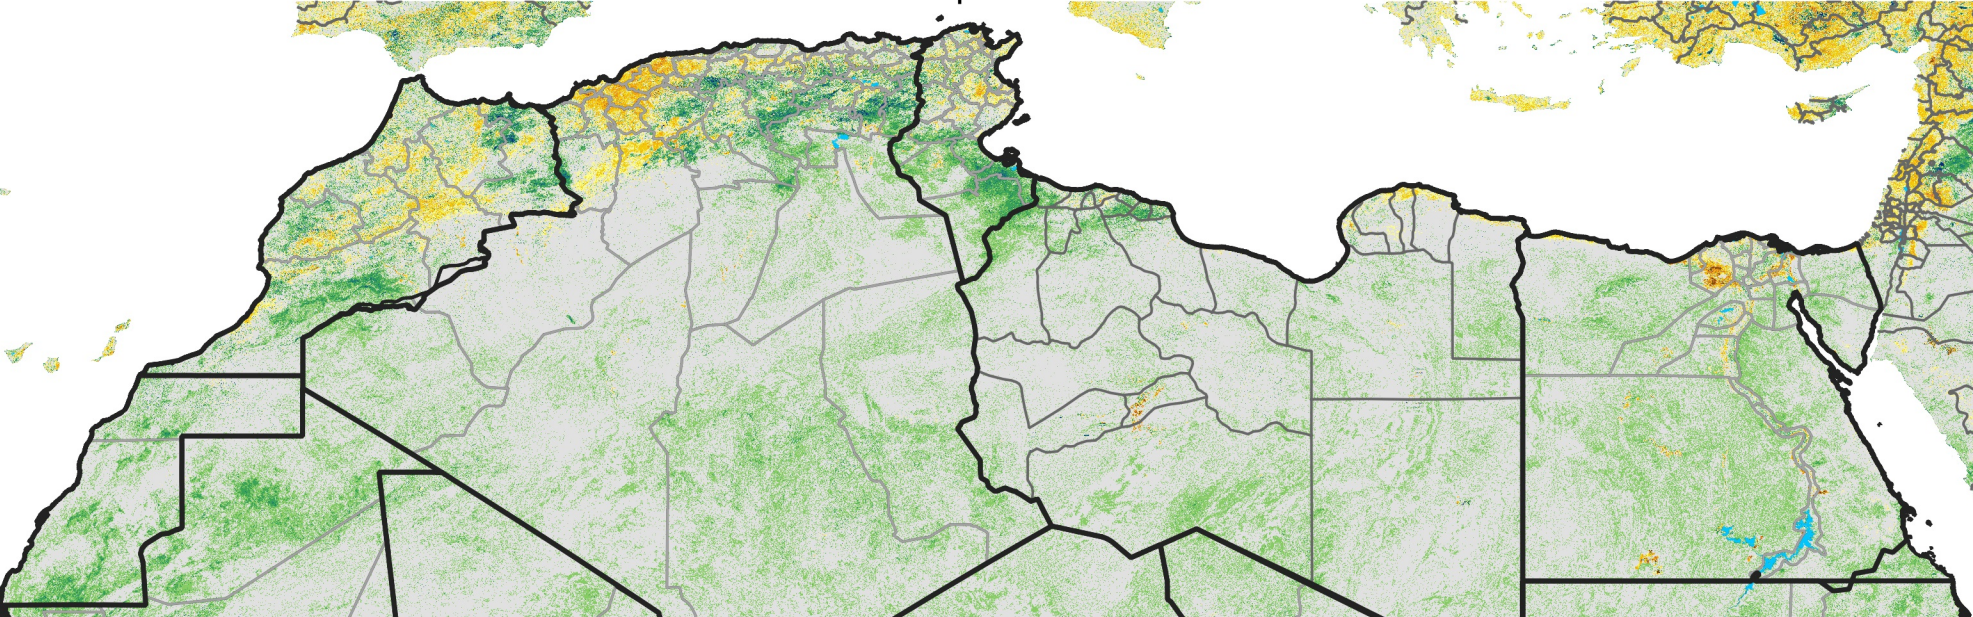

# North Africa Percent of Mean NDVI

2004 / mean (2003 - 2022)  
Period 12 / April 21 - 30, 2004