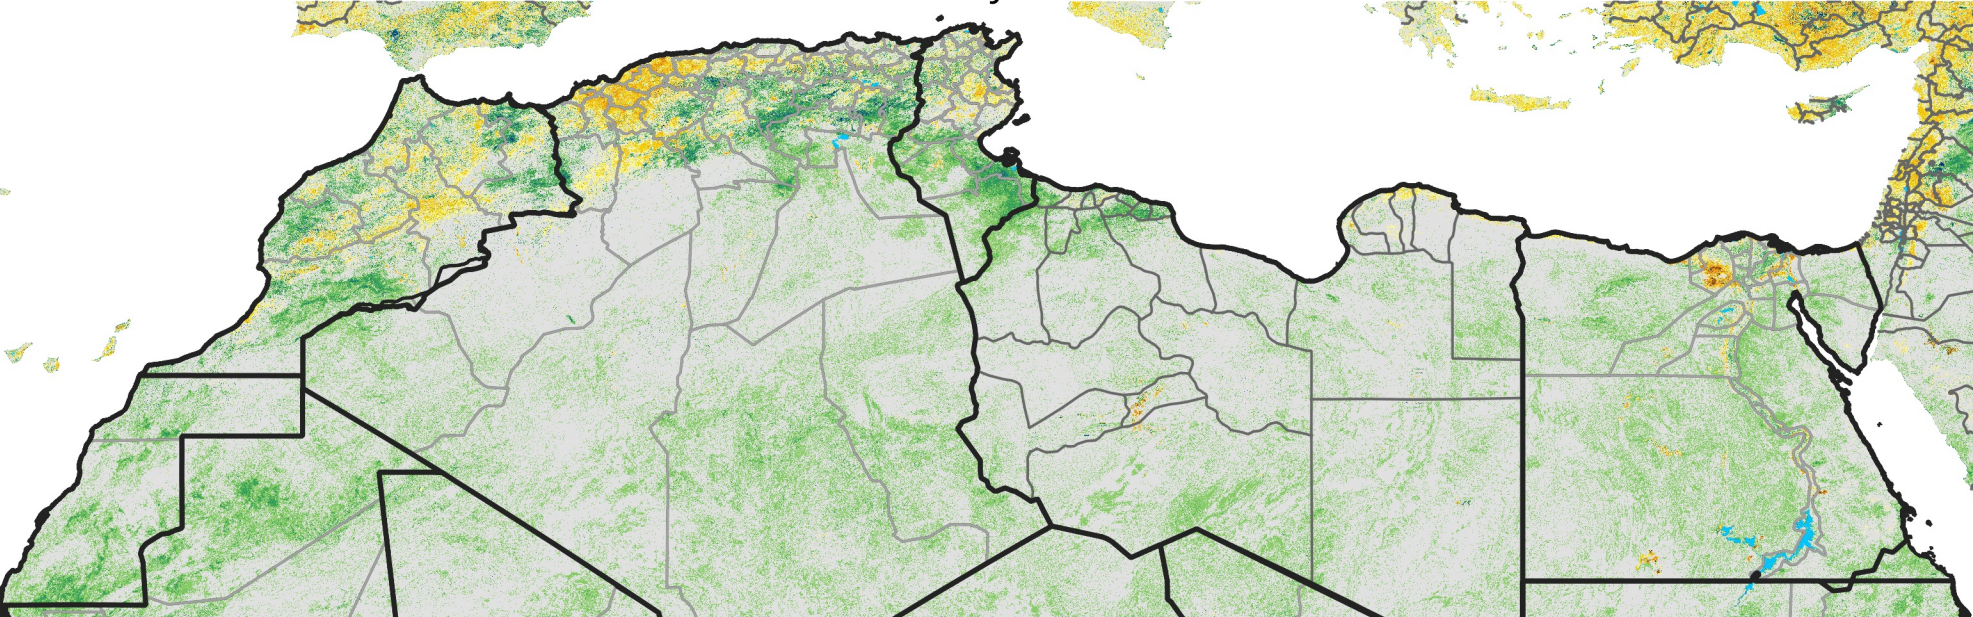

North Africa Percent of Mean NDVI

2004 / mean (2003 - 2022)
Period 13 / May 01 - 10, 2004

Percent of Normal