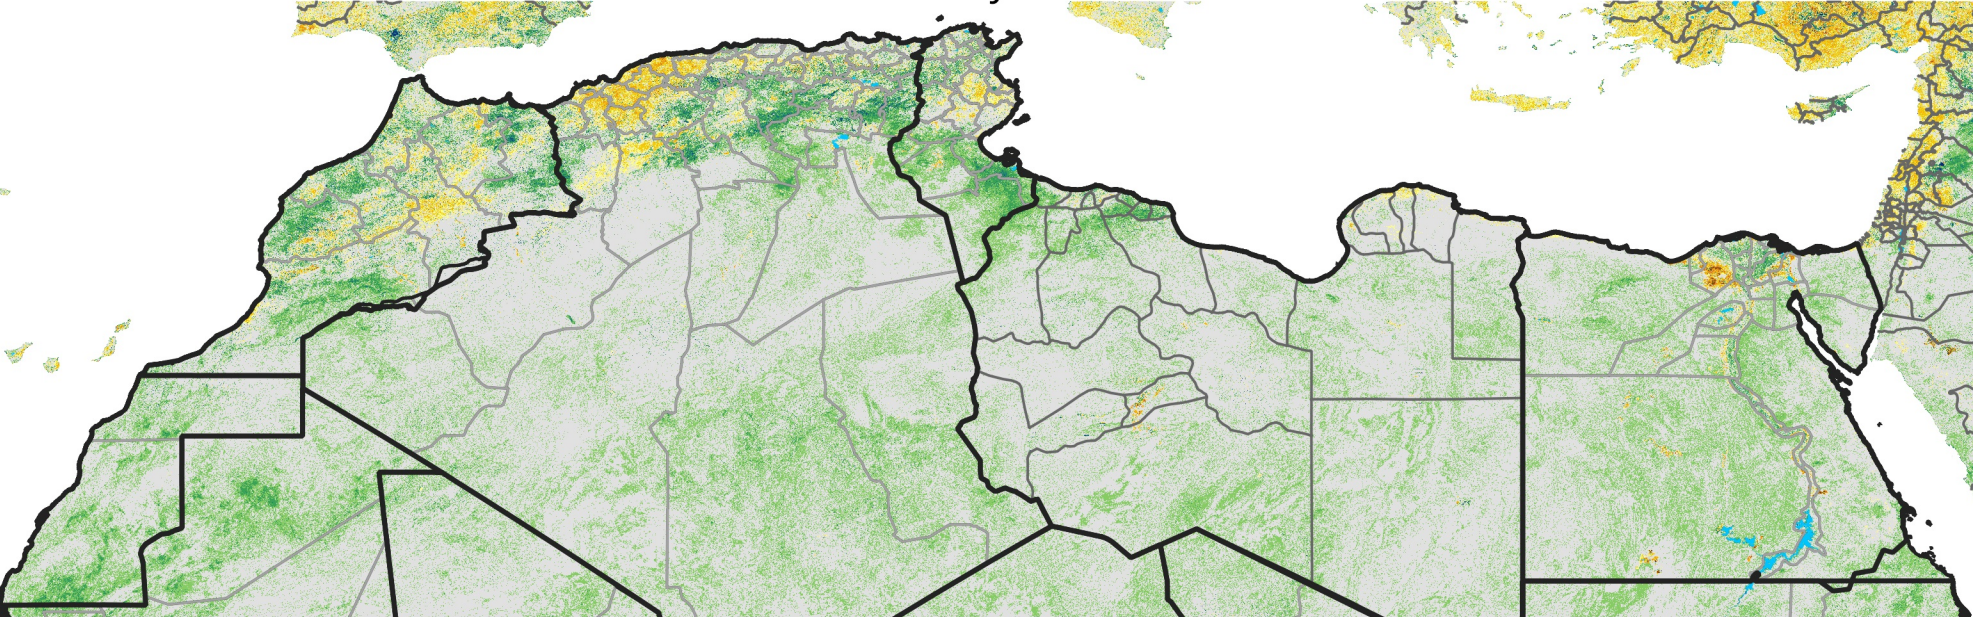

North Africa Percent of Mean NDVI

2004 / mean (2003 - 2022)
Period 14 / May 11 - 20, 2004

Percent of Normal