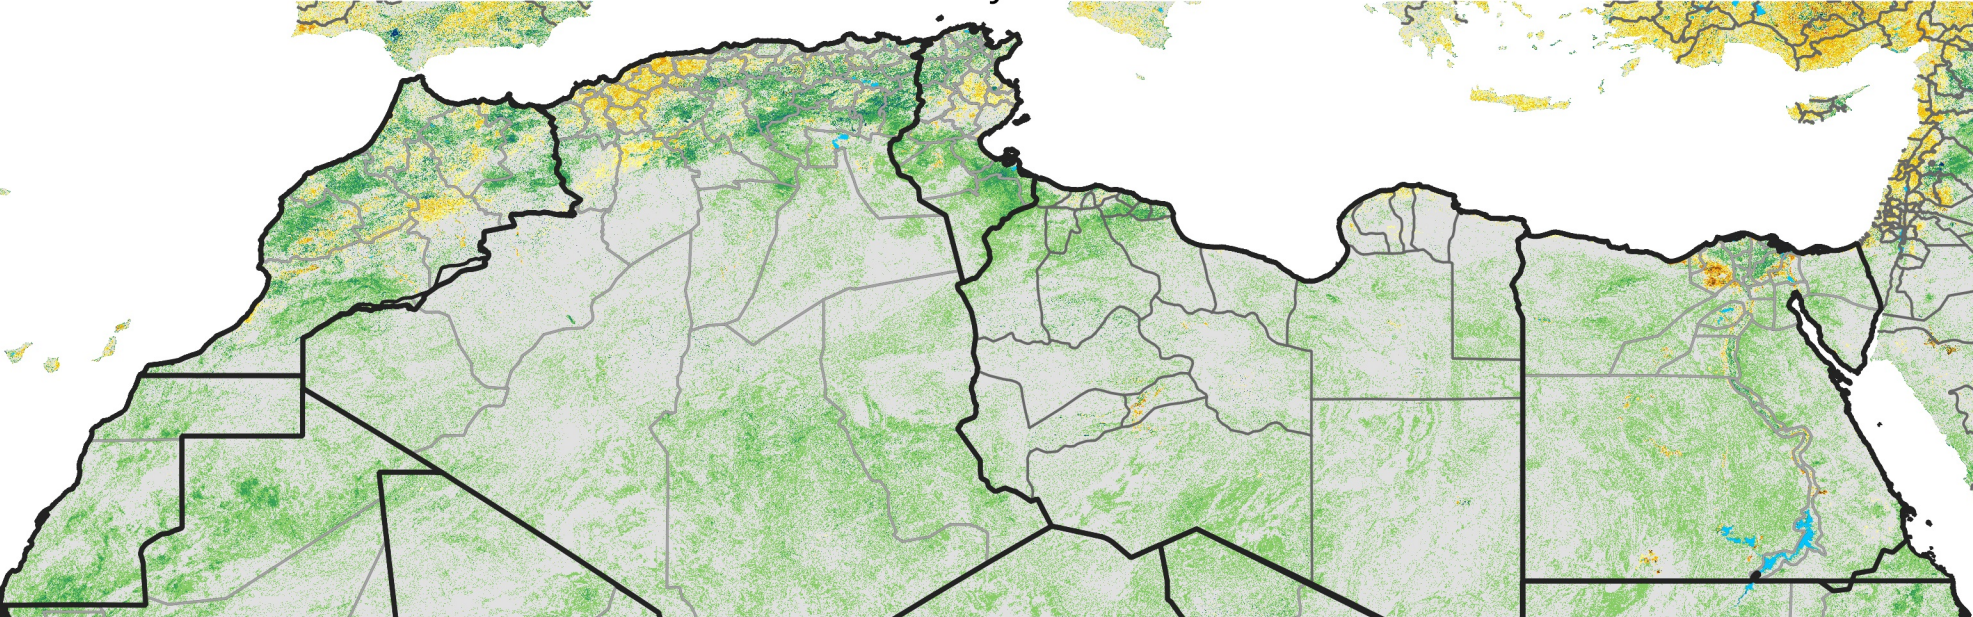

# North Africa Percent of Mean NDVI

2004 / mean (2003 - 2022)  
Period 15 / May 21 - 31, 2004