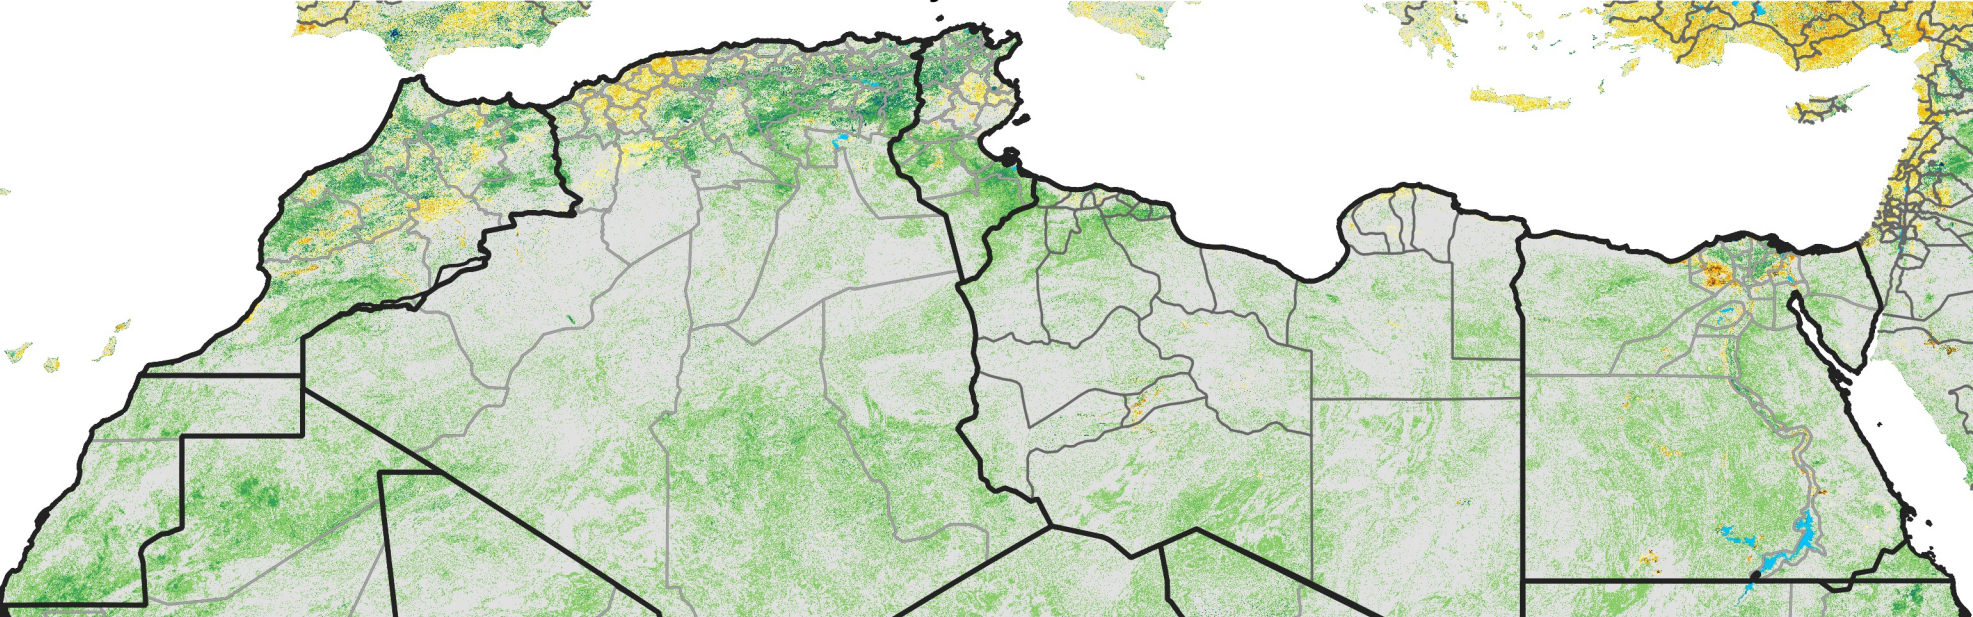

North Africa Percent of Mean NDVI

2004 / mean (2003 - 2022)
Period 16 / June 01 - 10, 2004

Percent of Normal