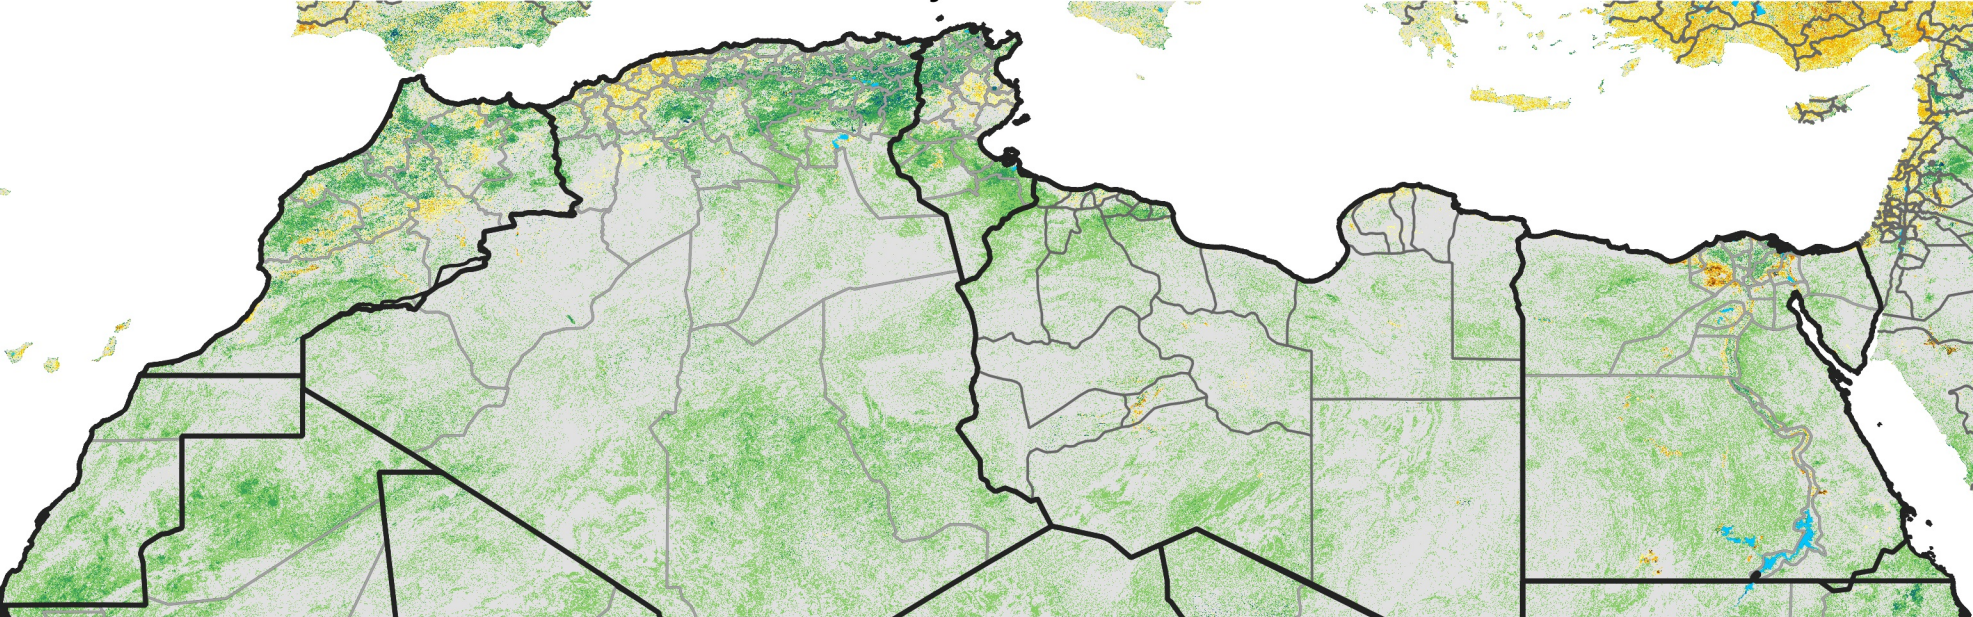

North Africa Percent of Mean NDVI

2004 / mean (2003 - 2022)
Period 17 / June 11 - 20, 2004

Percent of Normal