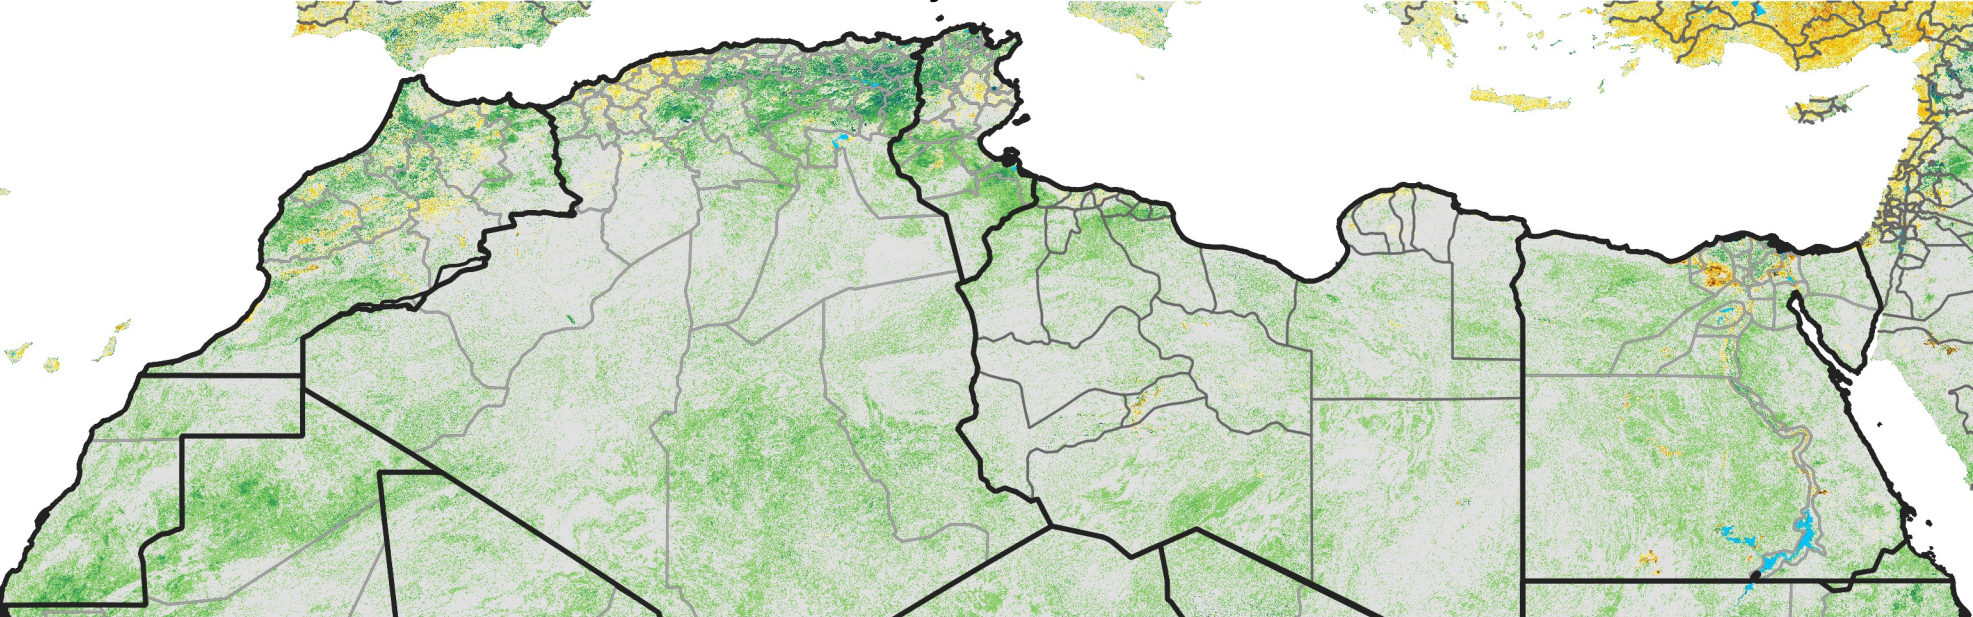

North Africa Percent of Mean NDVI

2004 / mean (2003 - 2022)
Period 18 / June 21 - 30, 2004

Percent of Normal