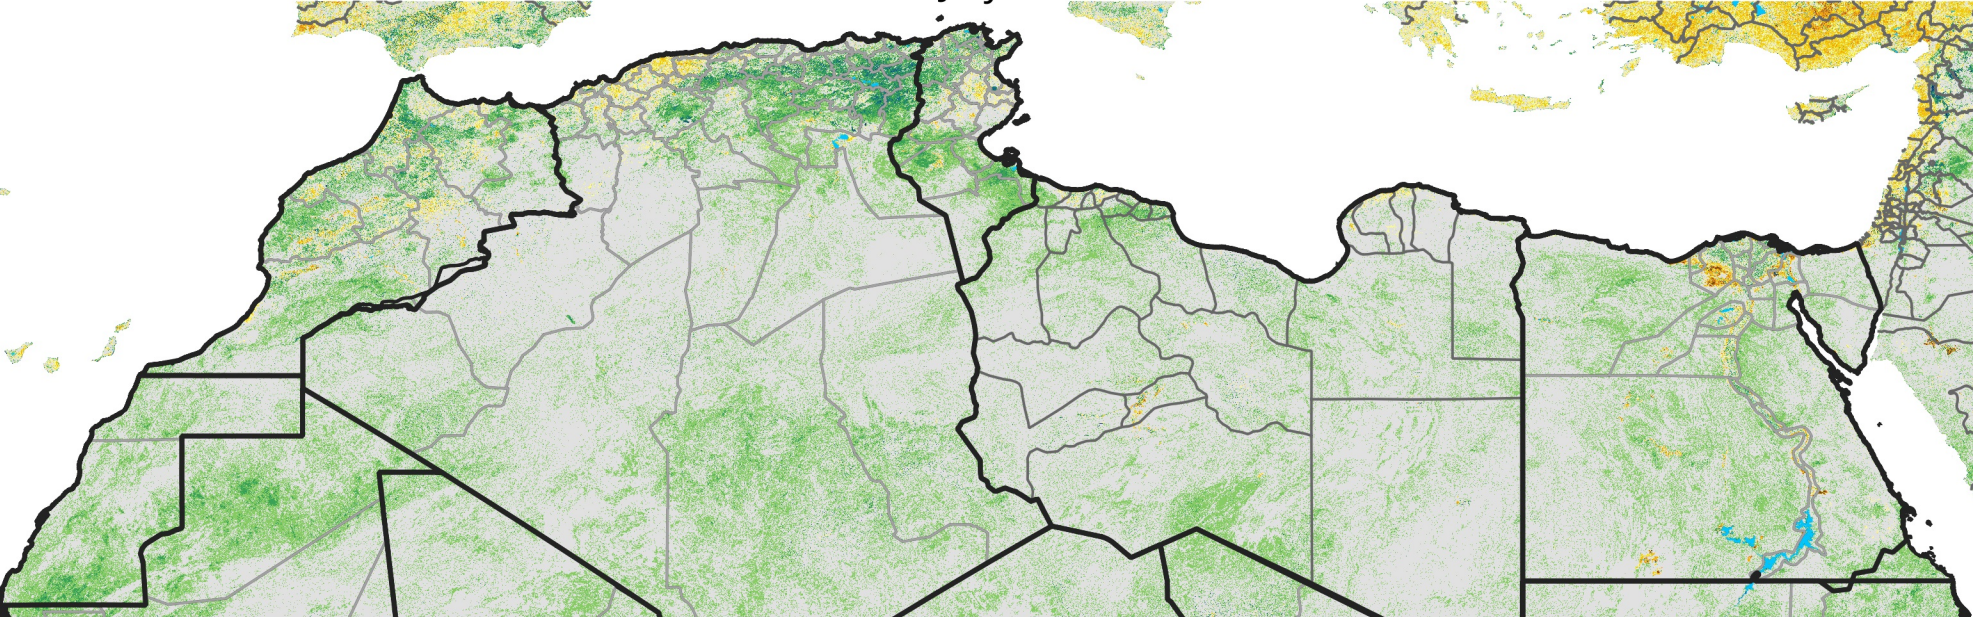

North Africa Percent of Mean NDVI

2004 / mean (2003 - 2022)
Period 19 / July 01 - 10, 2004

Percent of Normal