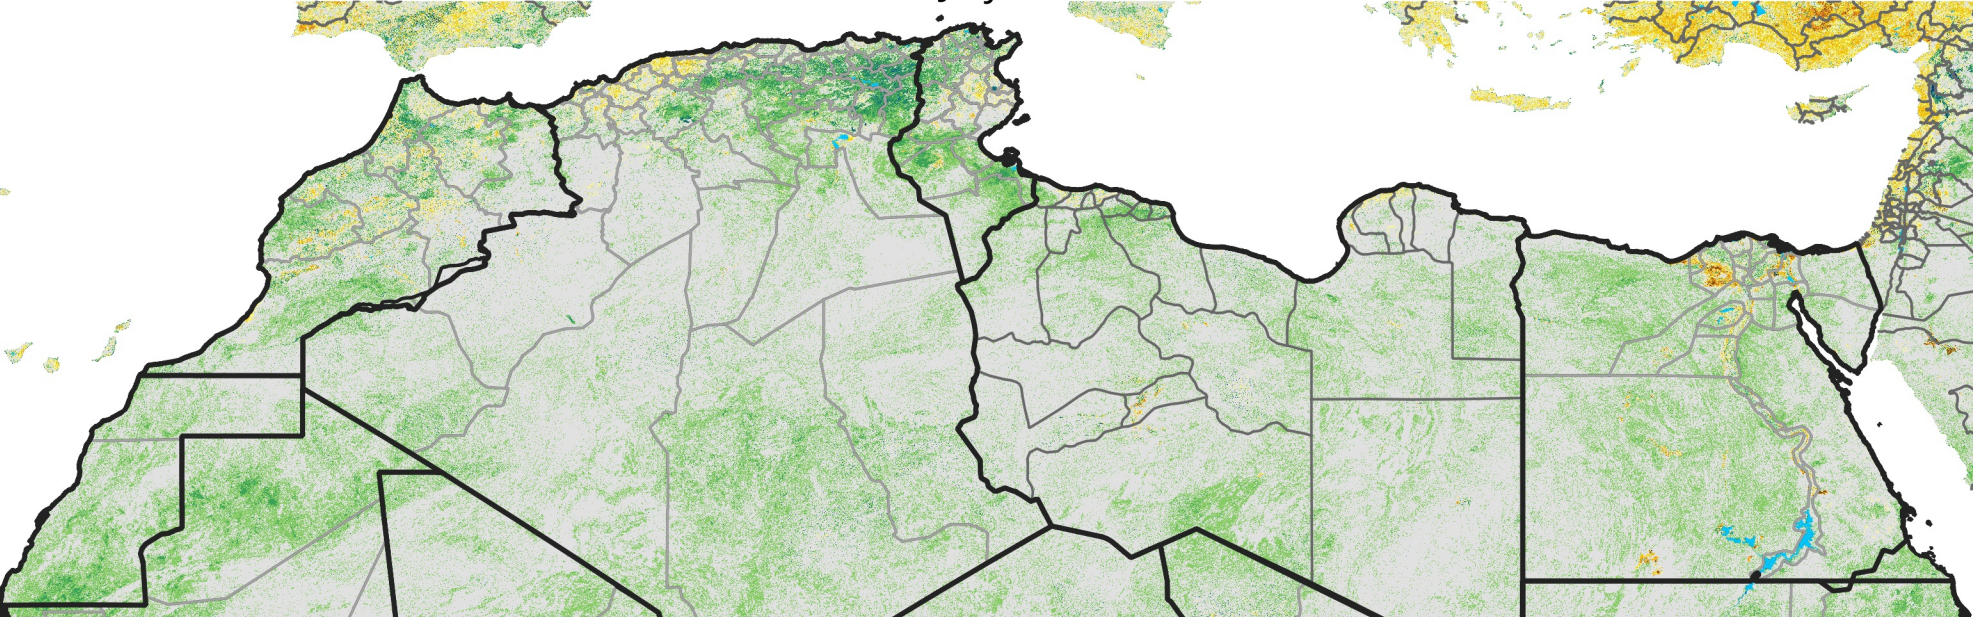

North Africa Percent of Mean NDVI

2004 / mean (2003 - 2022)
Period 20 / July 11 - 20, 2004

Percent of Normal