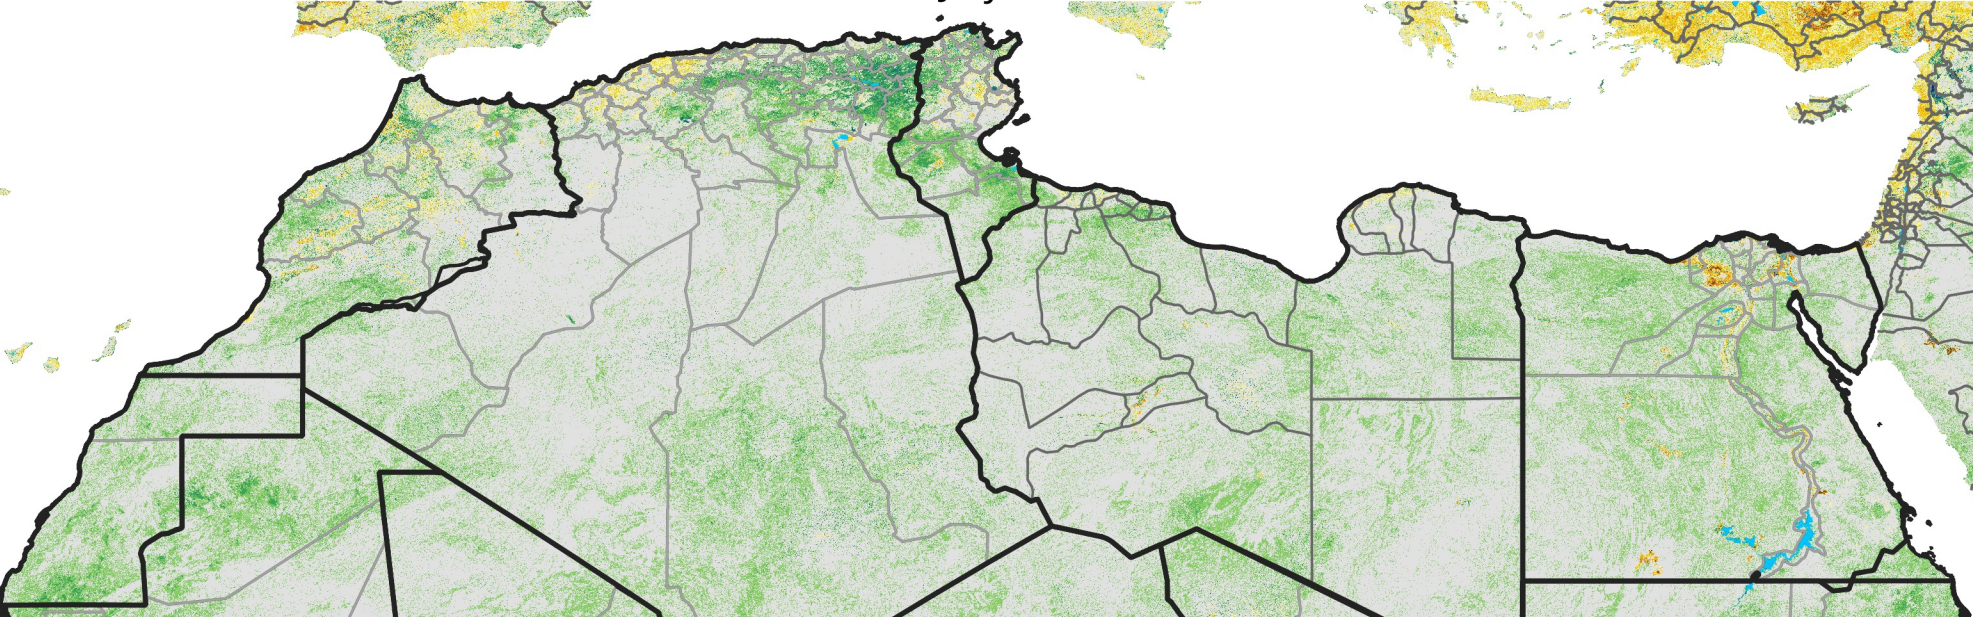

# North Africa Percent of Mean NDVI

2004 / mean (2003 - 2022)  
Period 21 / July 21 - 31, 2004