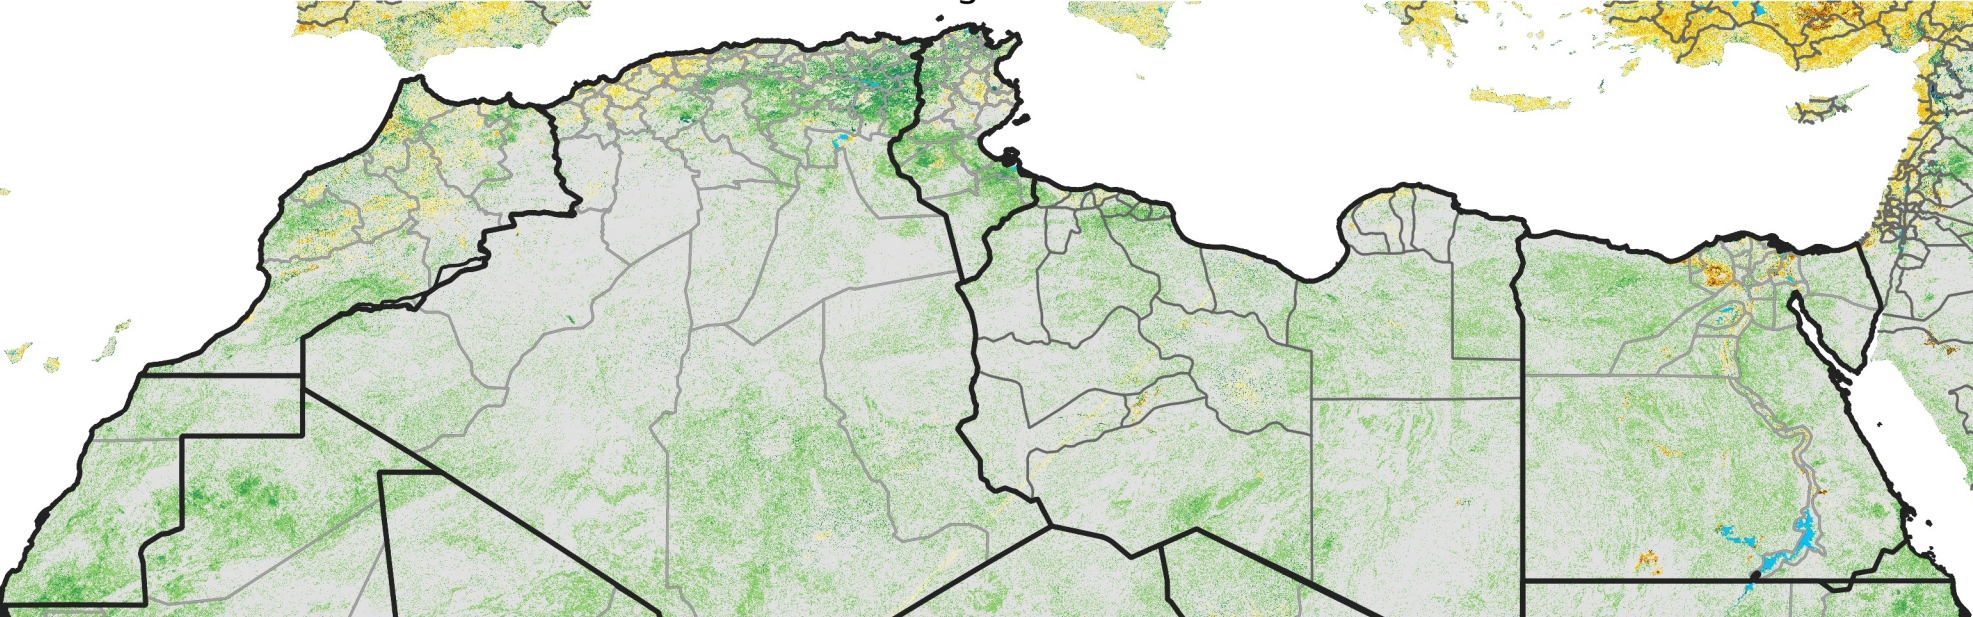

# North Africa Percent of Mean NDVI

2004 / mean (2003 - 2022)  
Period 22 / August 01 - 10, 2004