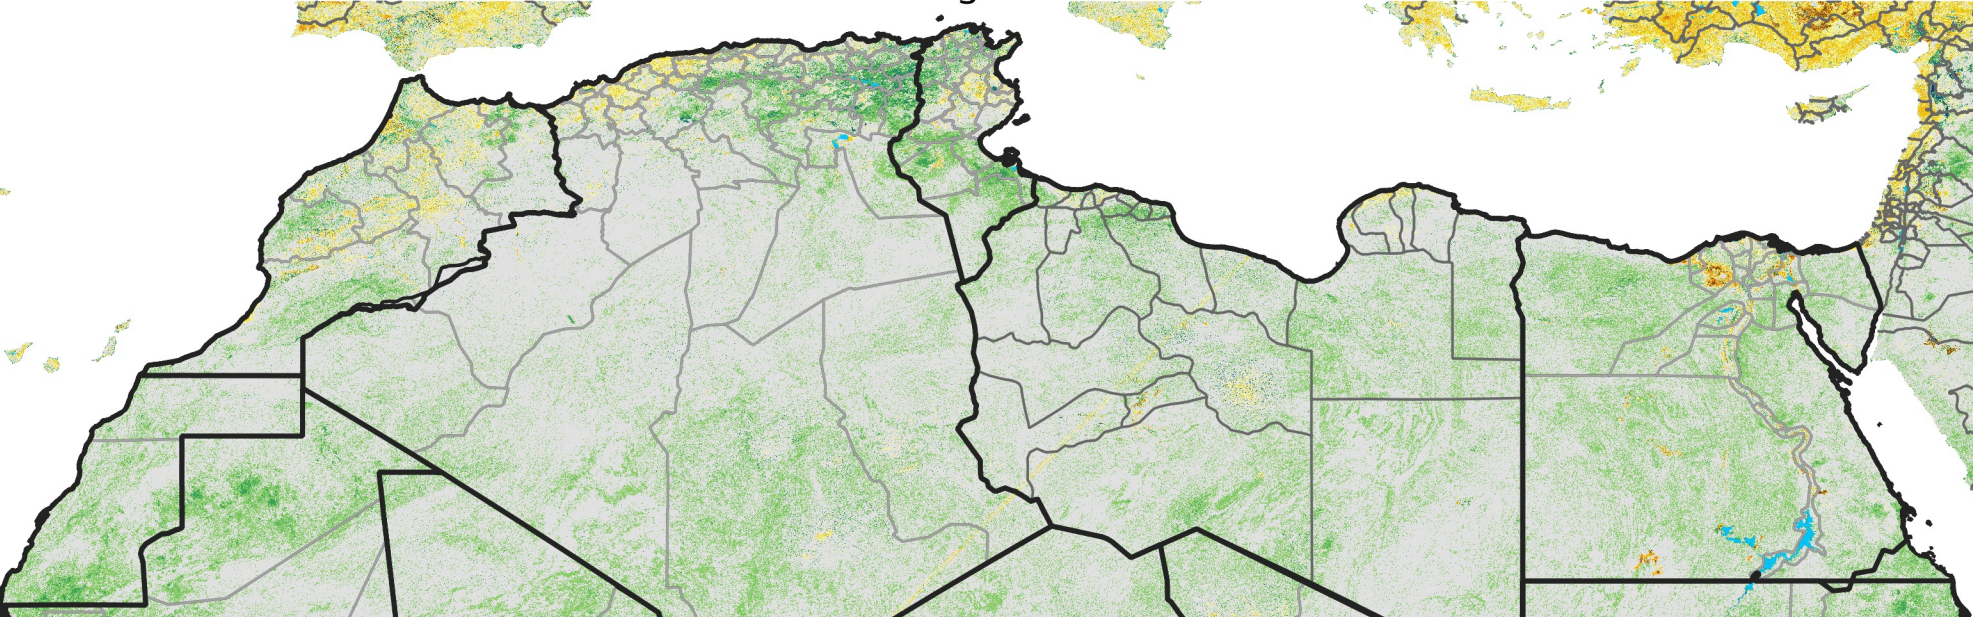

North Africa Percent of Mean NDVI

2004 / mean (2003 - 2022)
Period 23 / August 11 - 20, 2004

Percent of Normal