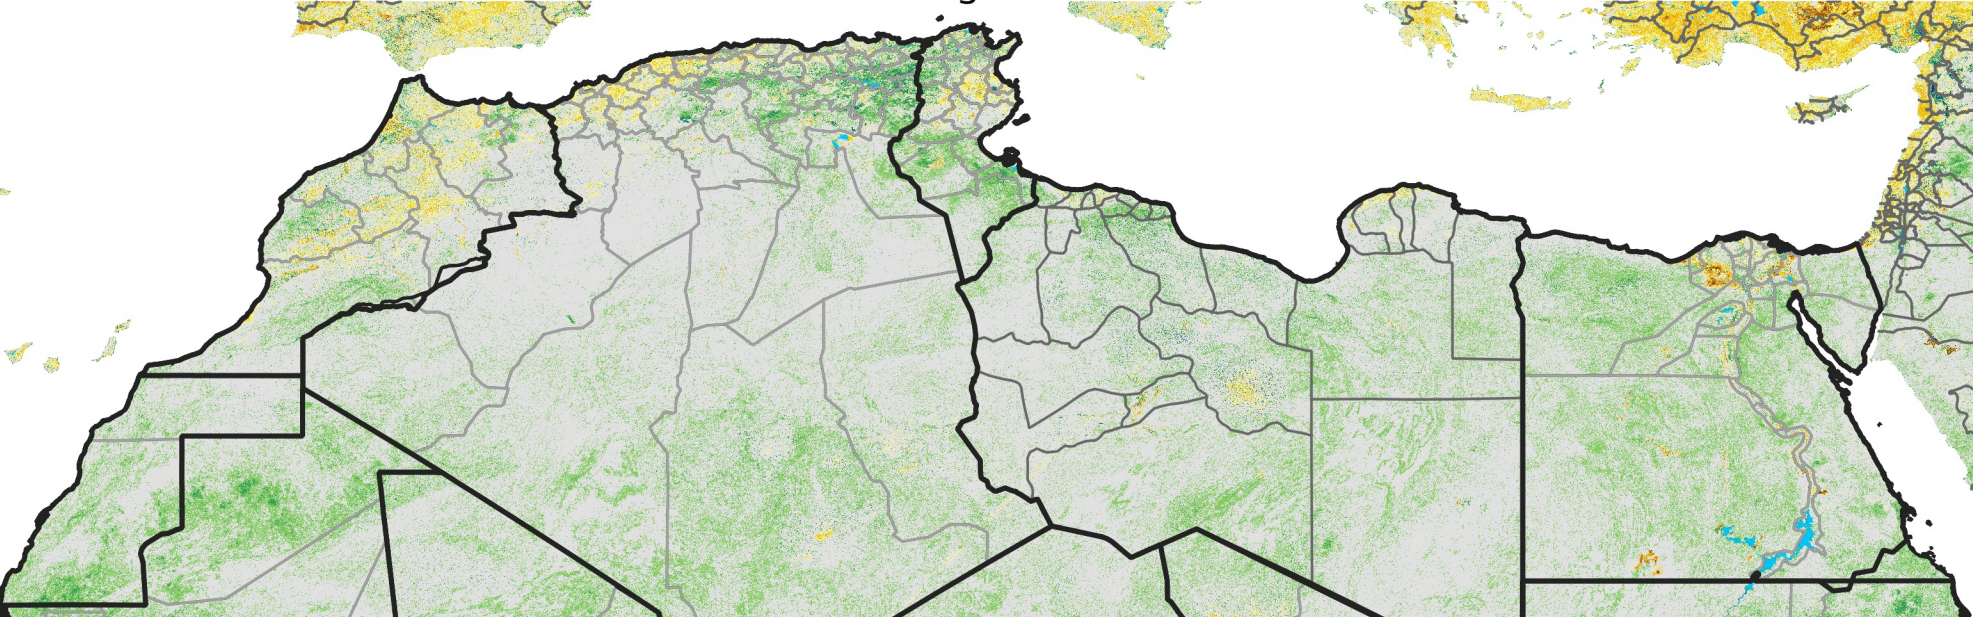

# North Africa Percent of Mean NDVI

2004 / mean (2003 - 2022)  
Period 24 / August 21 - 31, 2004