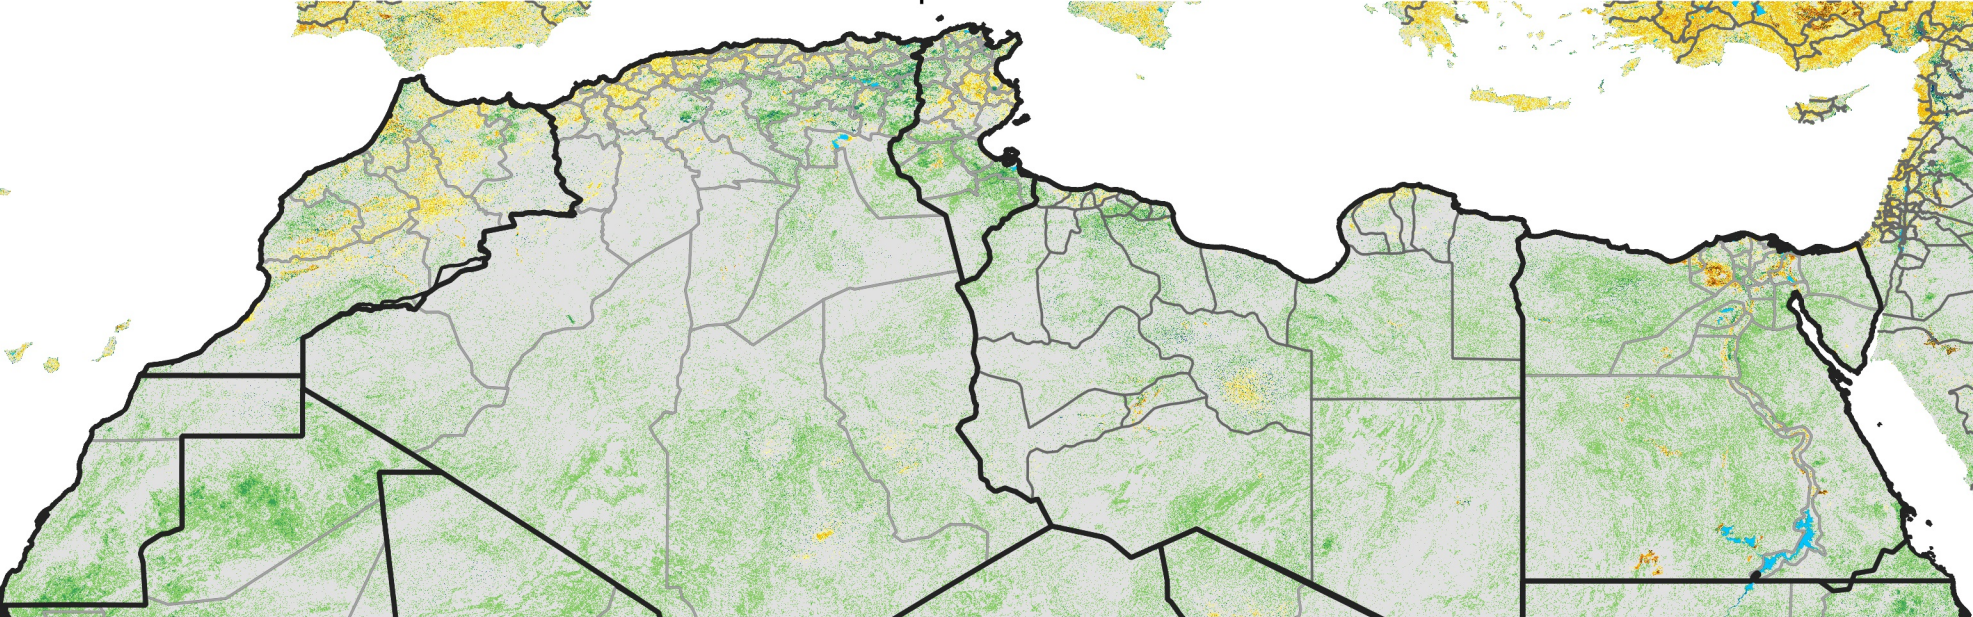

# North Africa Percent of Mean NDVI

2004 / mean (2003 - 2022)  
Period 25 / September 01 - 10, 2004