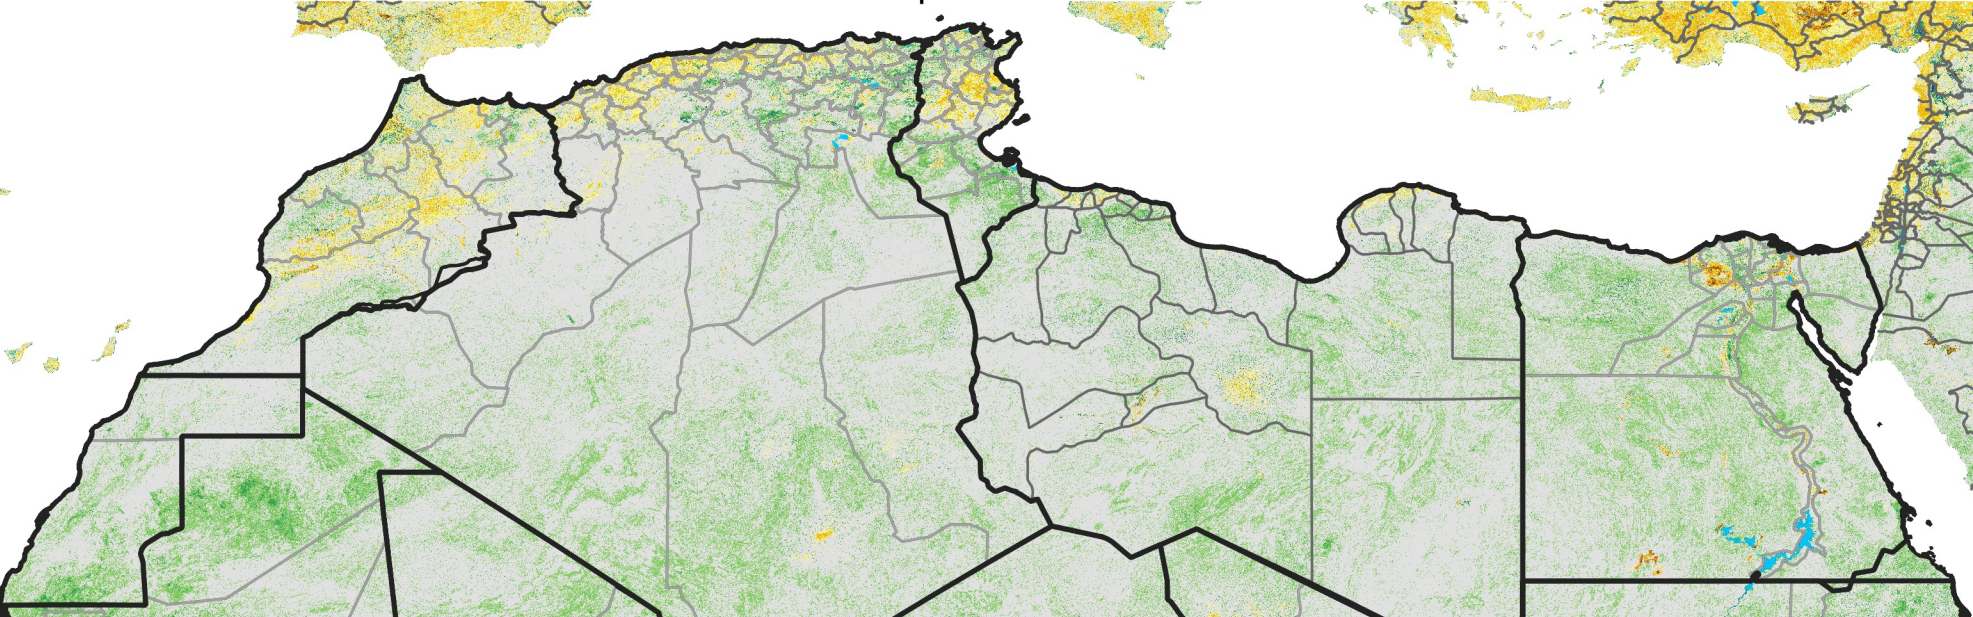

# North Africa Percent of Mean NDVI

2004 / mean (2003 - 2022)  
Period 26 / September 11 - 20, 2004