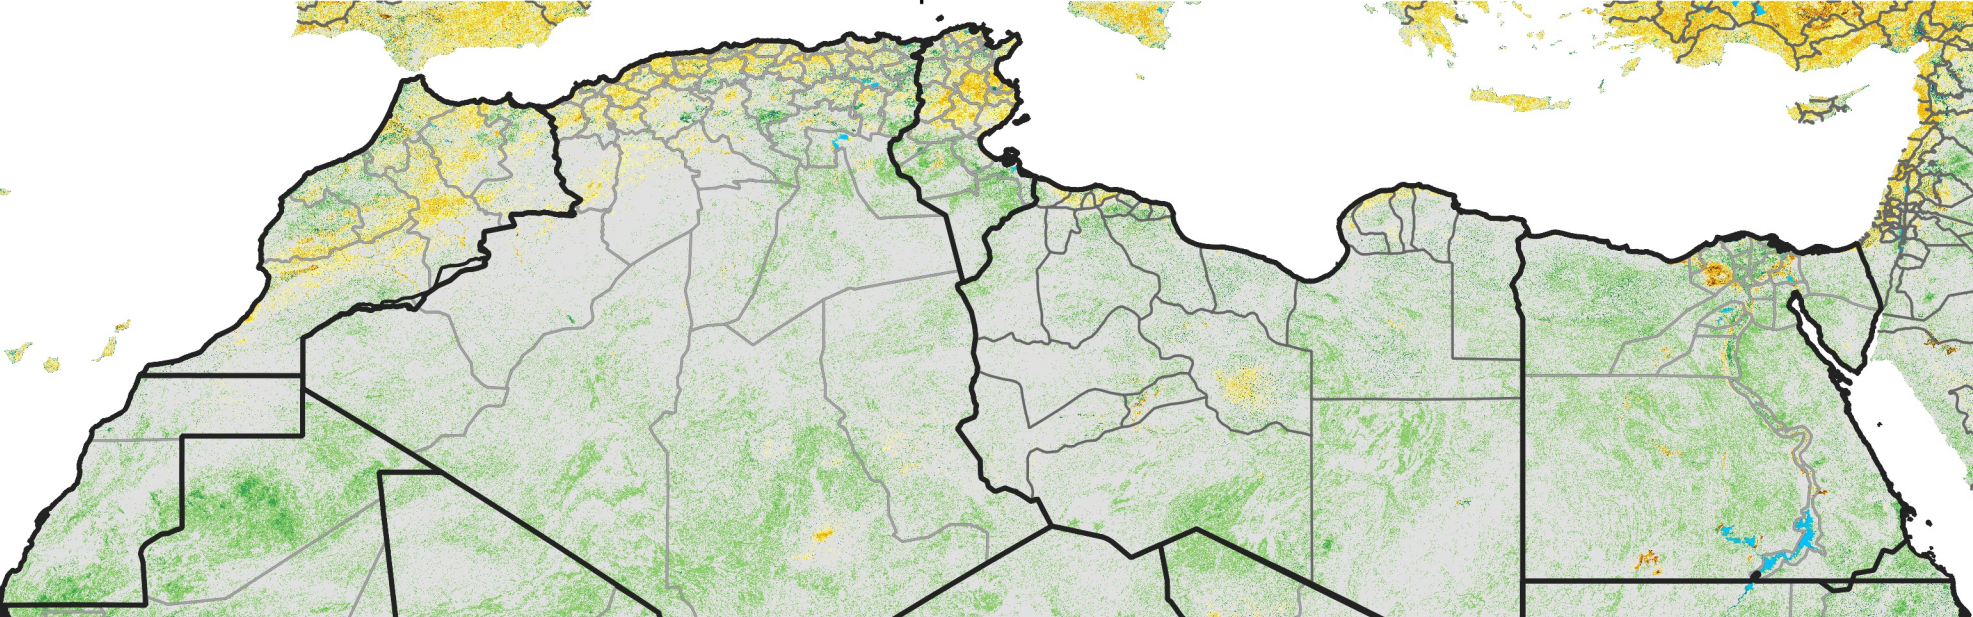

North Africa Percent of Mean NDVI

2004 / mean (2003 - 2022)
Period 27 / September 21 - 30, 2004

Percent of Normal