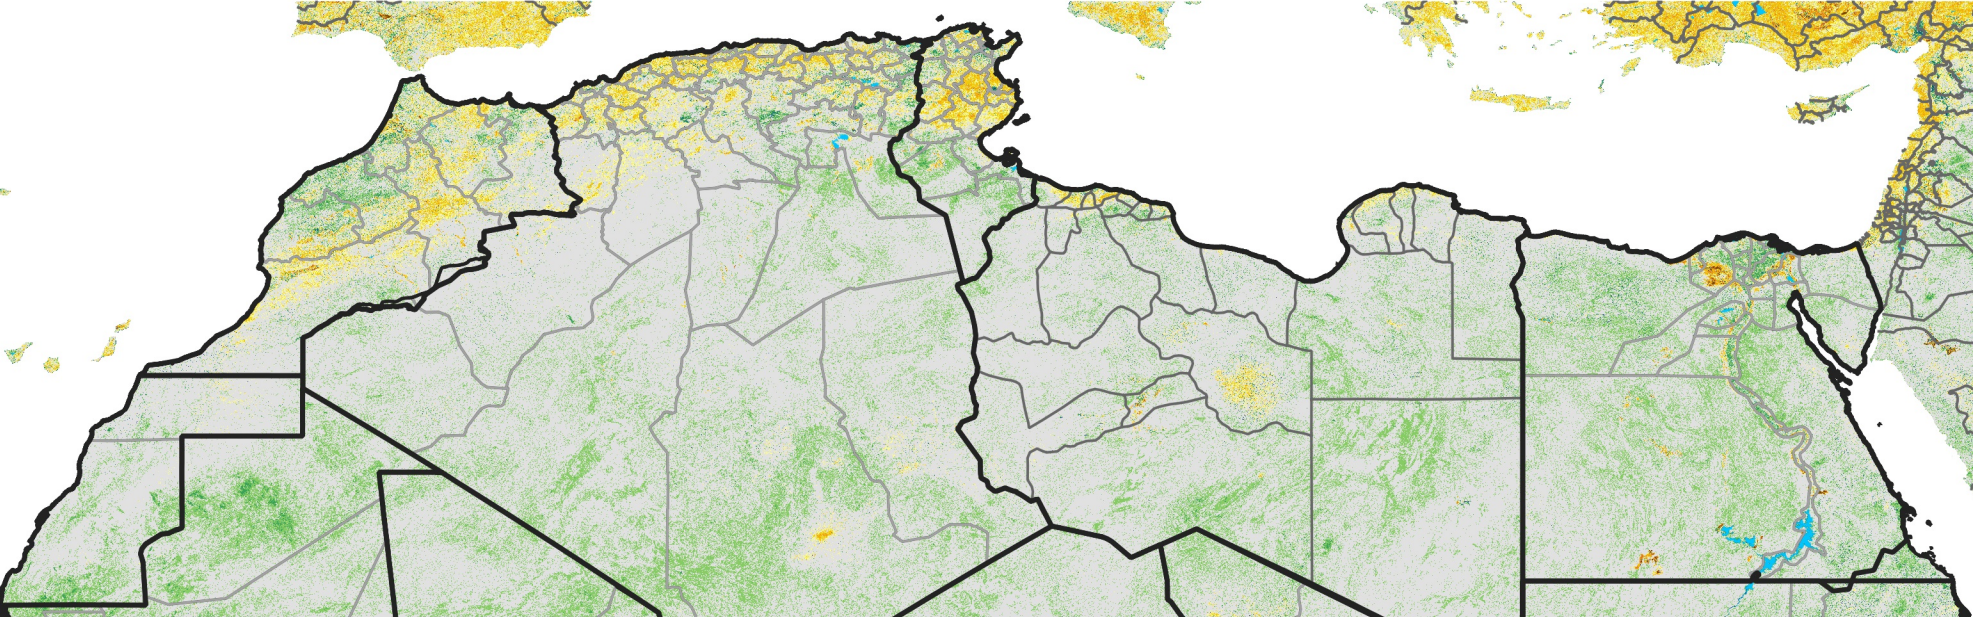

# North Africa Percent of Mean NDVI

2004 / mean (2003 - 2022)  
Period 28 / October 01 - 10, 2004