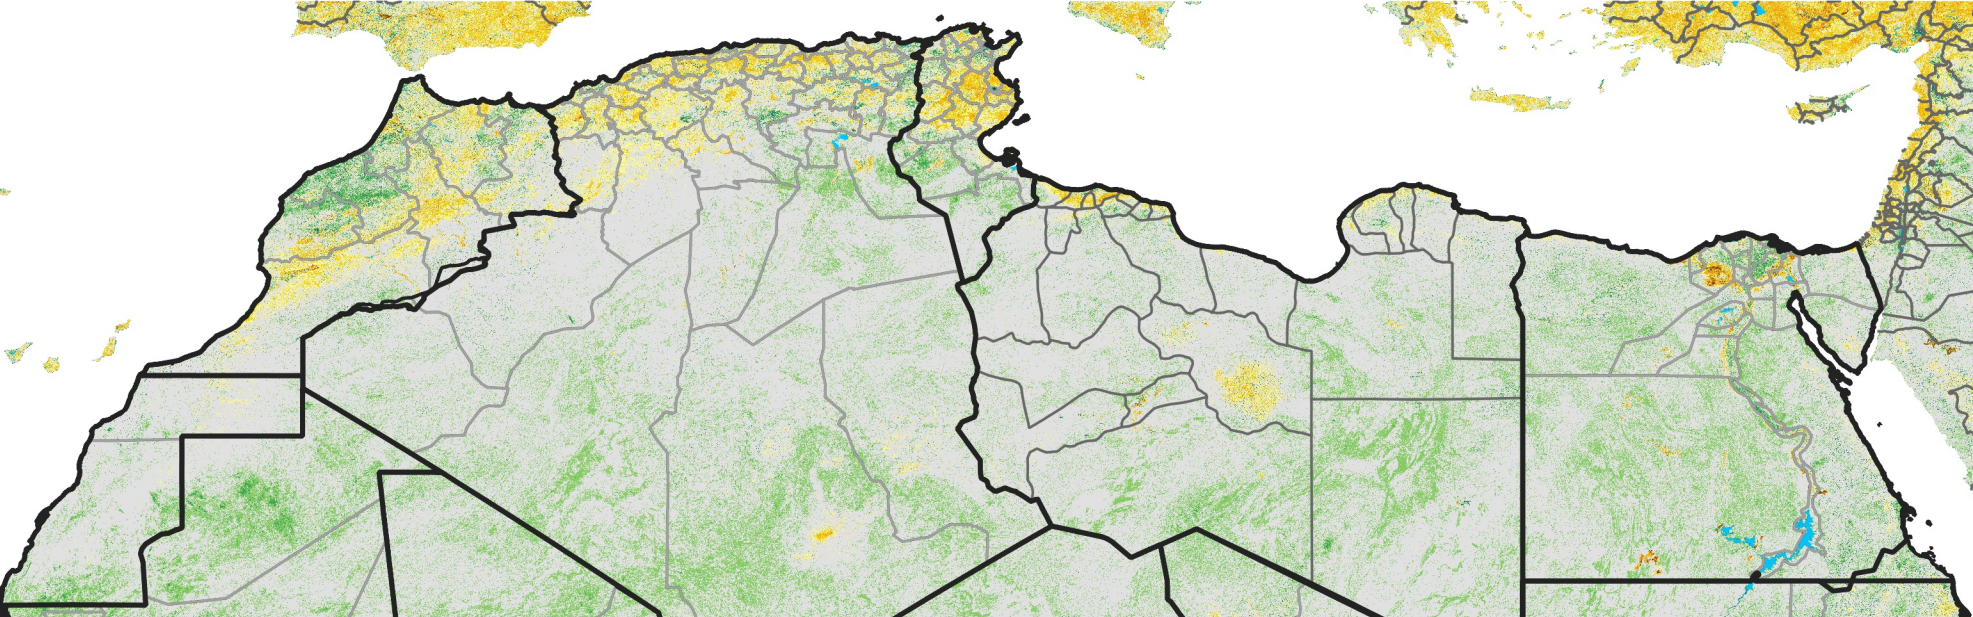

North Africa Percent of Mean NDVI

2004 / mean (2003 - 2022)
Period 29 / October 11 - 20, 2004

Percent of Normal