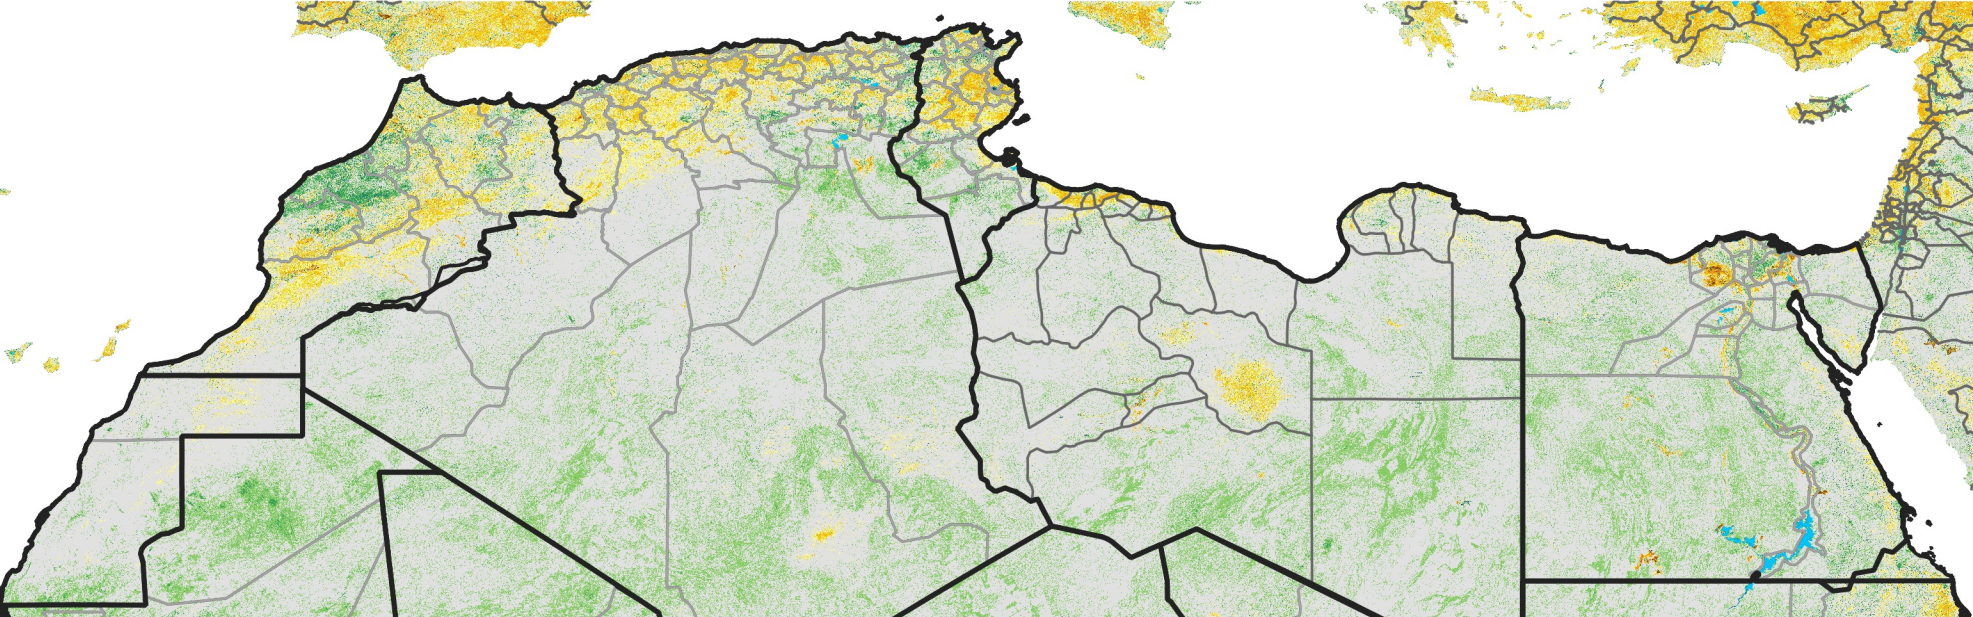

North Africa Percent of Mean NDVI

2004 / mean (2003 - 2022)
Period 30 / October 21 - 31, 2004

Percent of Normal