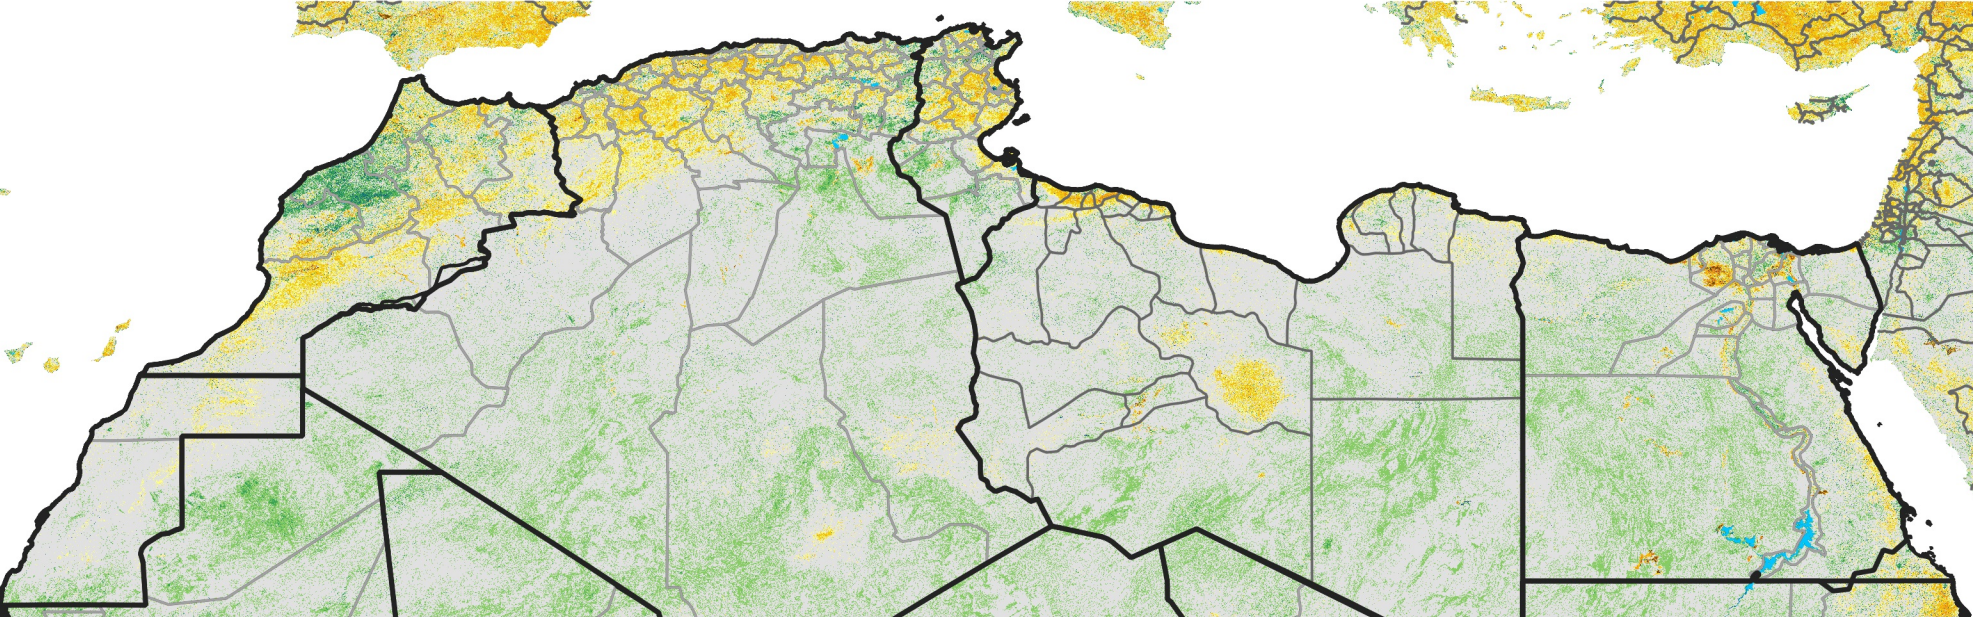

North Africa Percent of Mean NDVI

2004 / mean (2003 - 2022)
Period 31 / November 01 - 10, 2004

Percent of Normal