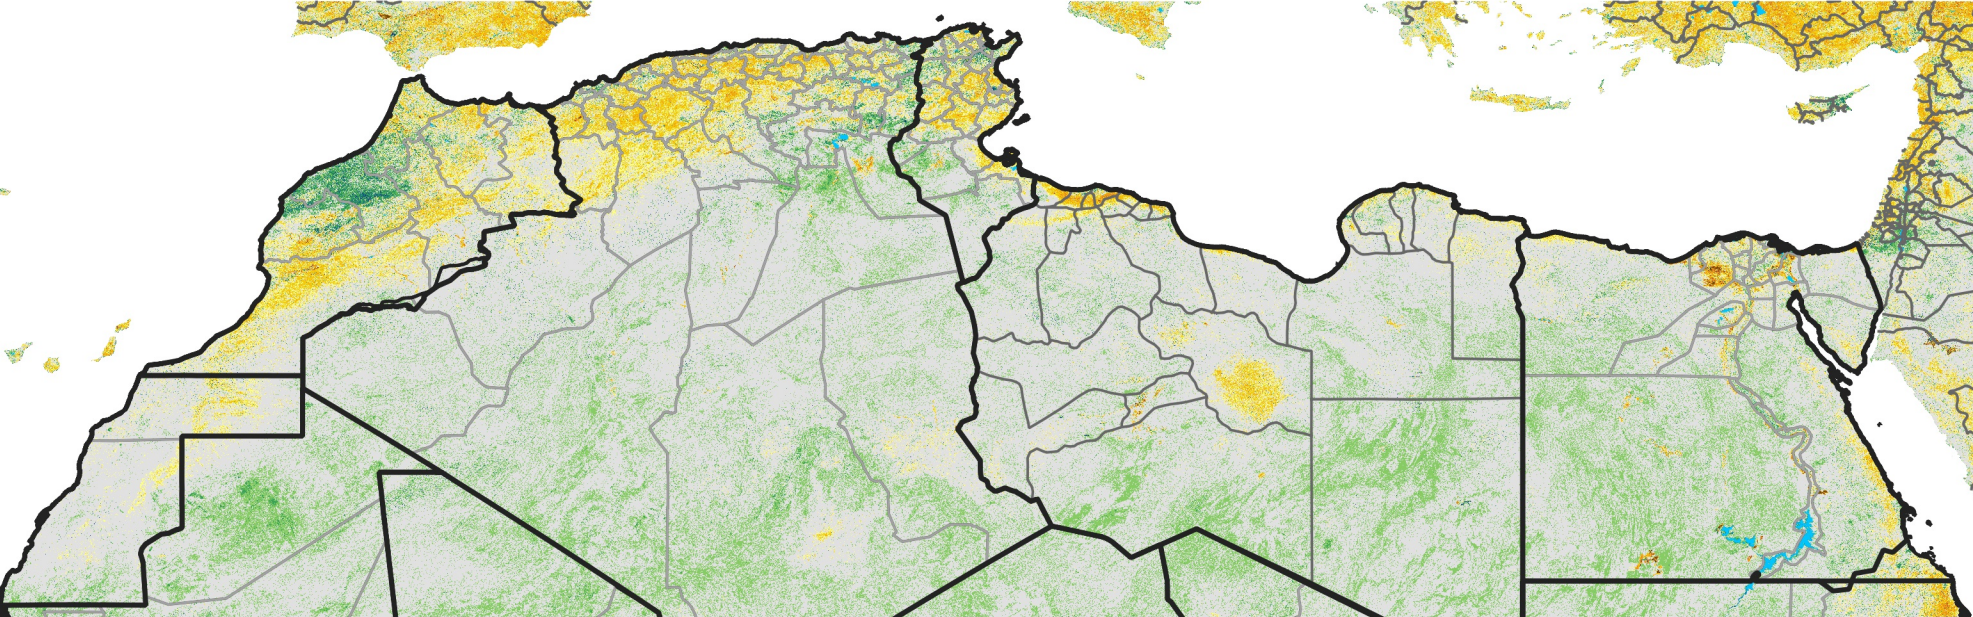

North Africa Percent of Mean NDVI

2004 / mean (2003 - 2022)
Period 32 / November 11 - 20, 2004

Percent of Normal