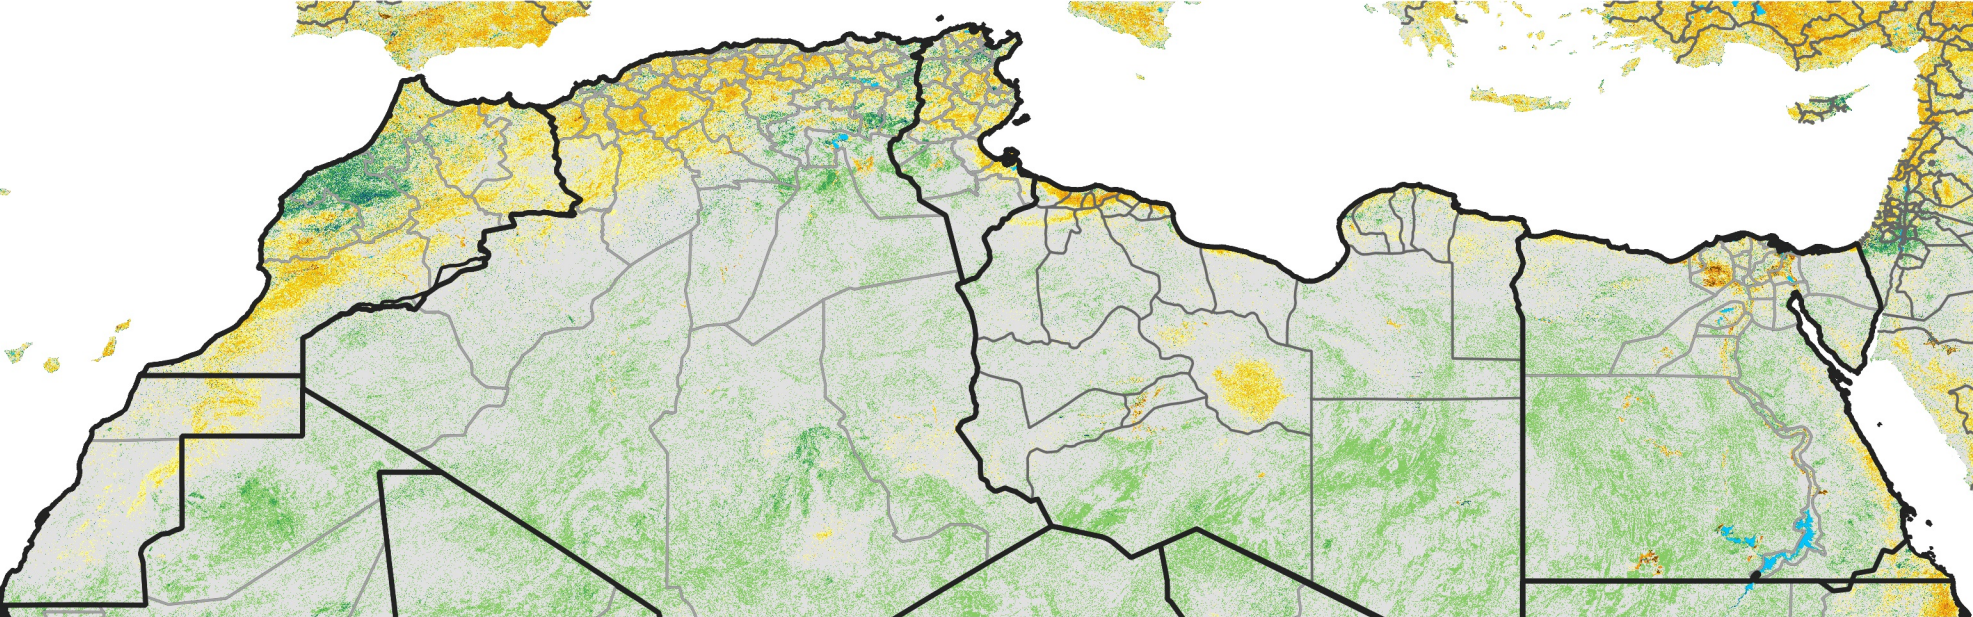

# North Africa Percent of Mean NDVI

2004 / mean (2003 - 2022)  
Period 33 / November 21 - 30, 2004