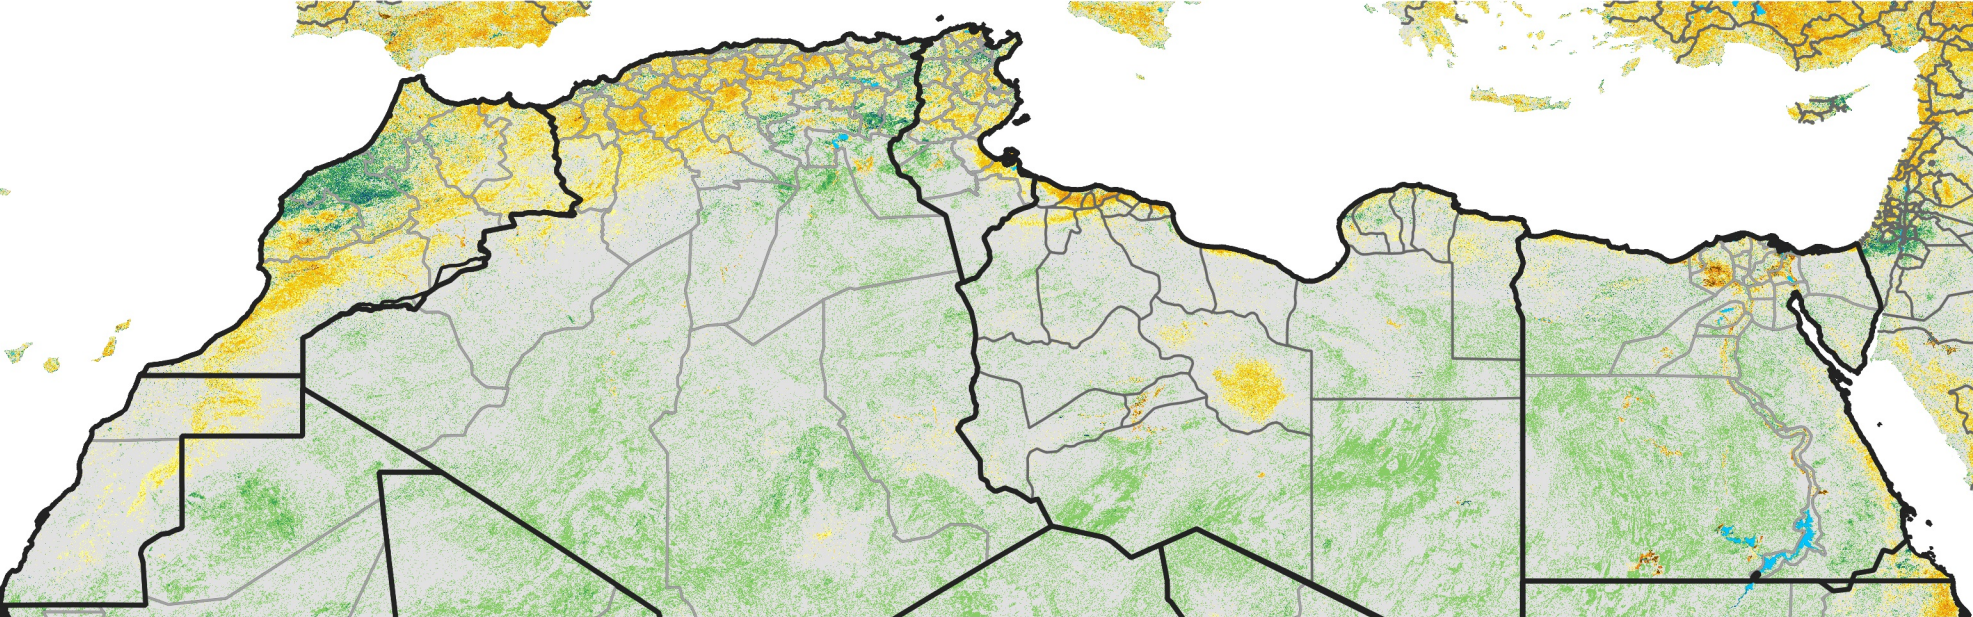

North Africa Percent of Mean NDVI

2004 / mean (2003 - 2022)

Period 34 / December 01 - 10, 2004

Percent of Normal