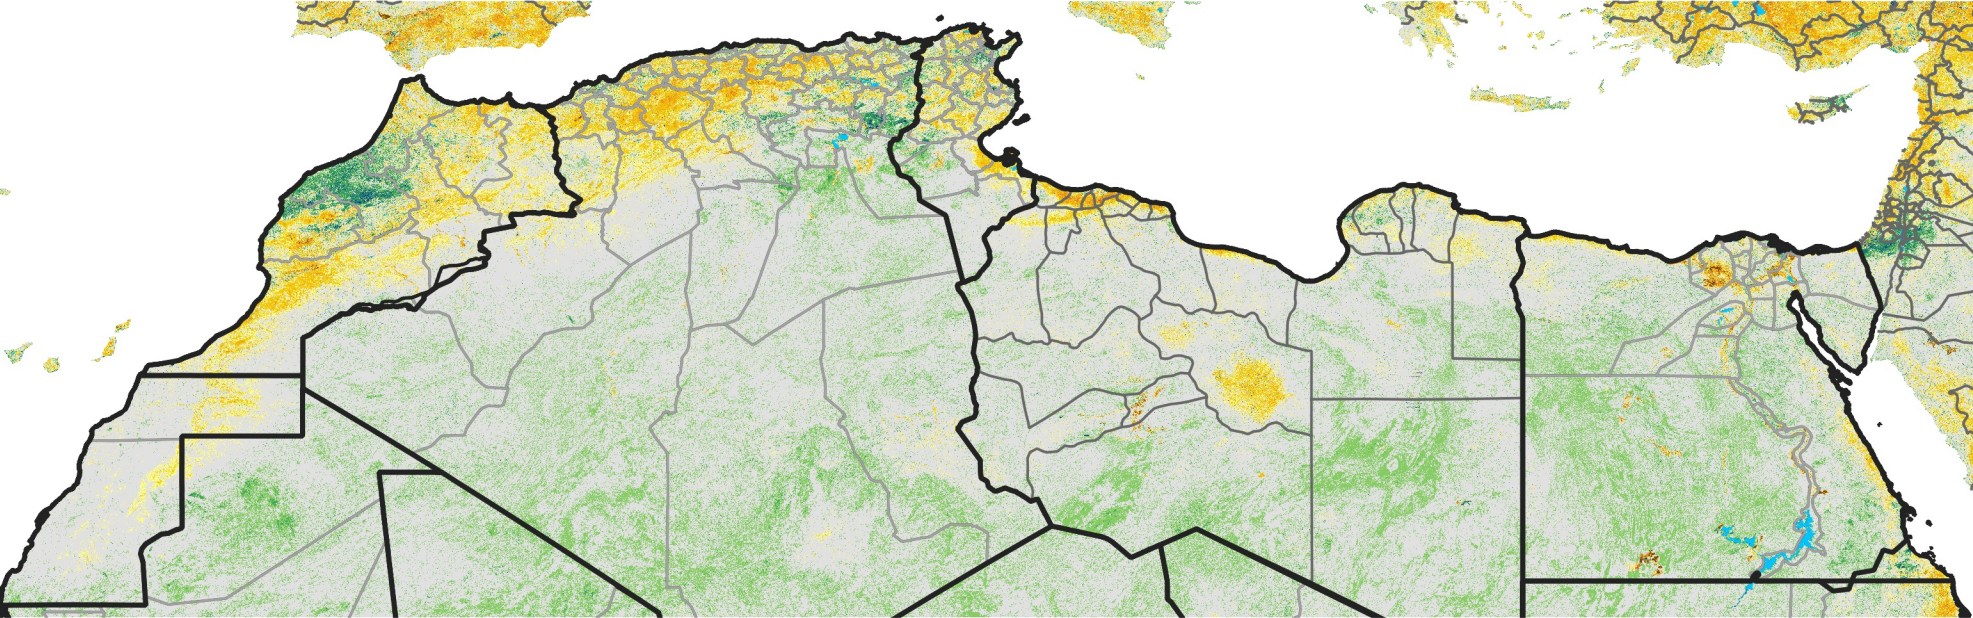

North Africa Percent of Mean NDVI

2004 / mean (2003 - 2022)

Period 35 / December 11 - 20, 2004

Percent of Normal