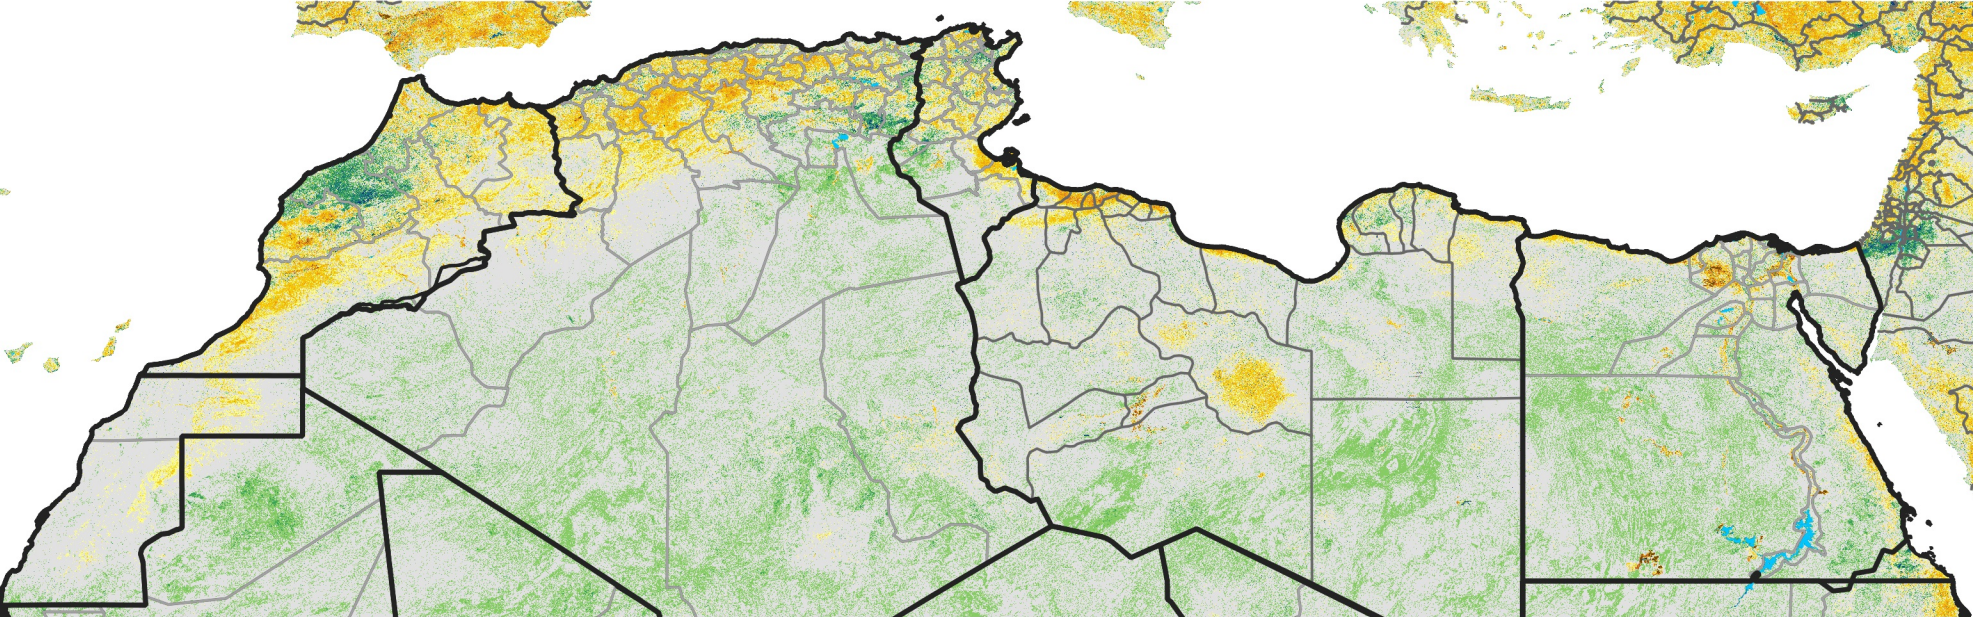

North Africa Percent of Mean NDVI

2004 / mean (2003 - 2022)

Period 36 / December 21 - 31, 2004

Percent of Normal