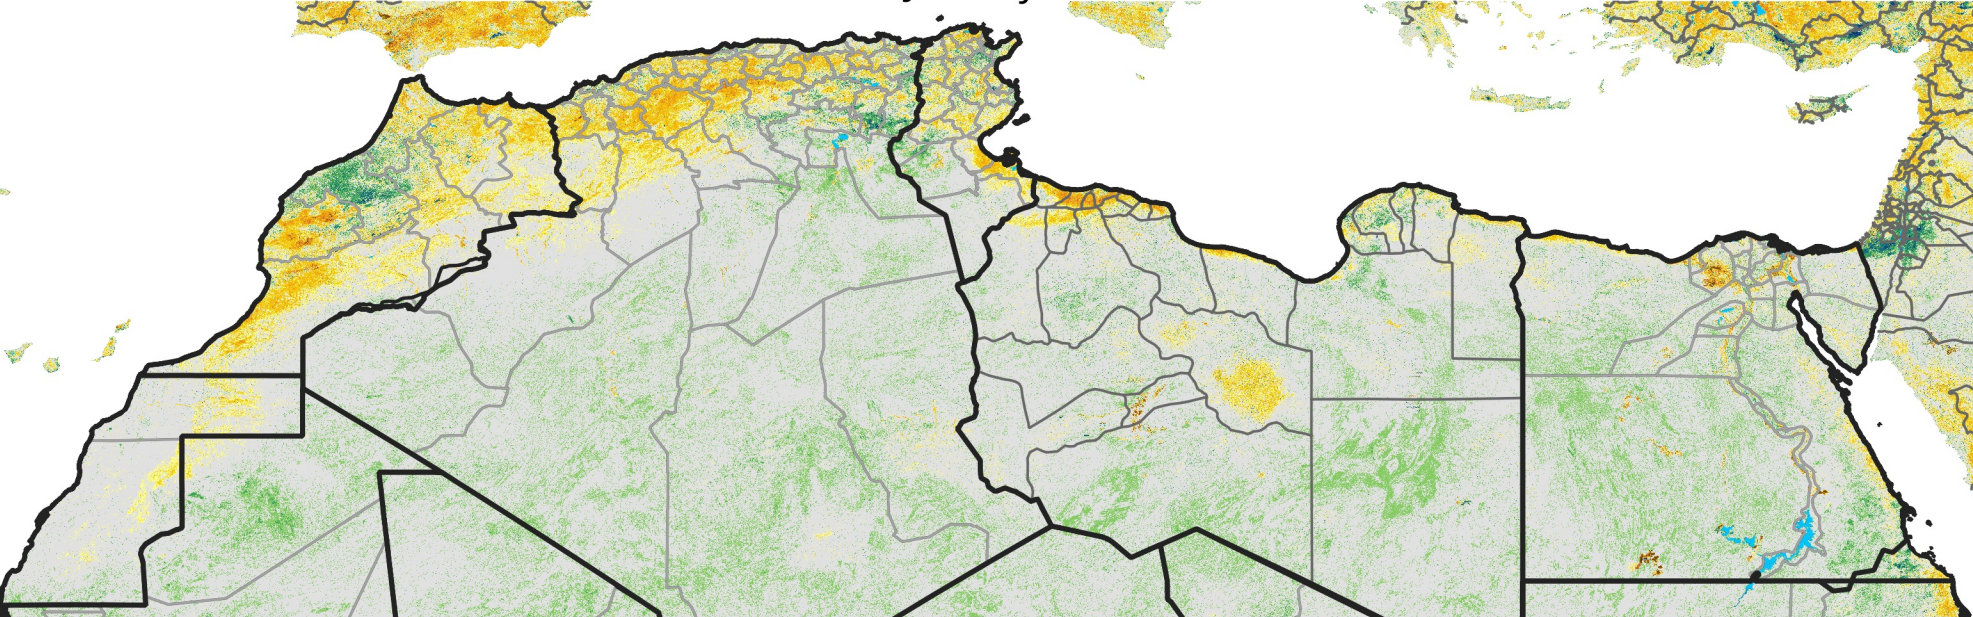

North Africa Percent of Mean NDVI

2005 / mean (2003 - 2022)
Period 01 / January 01 - 10, 2005

Percent of Normal