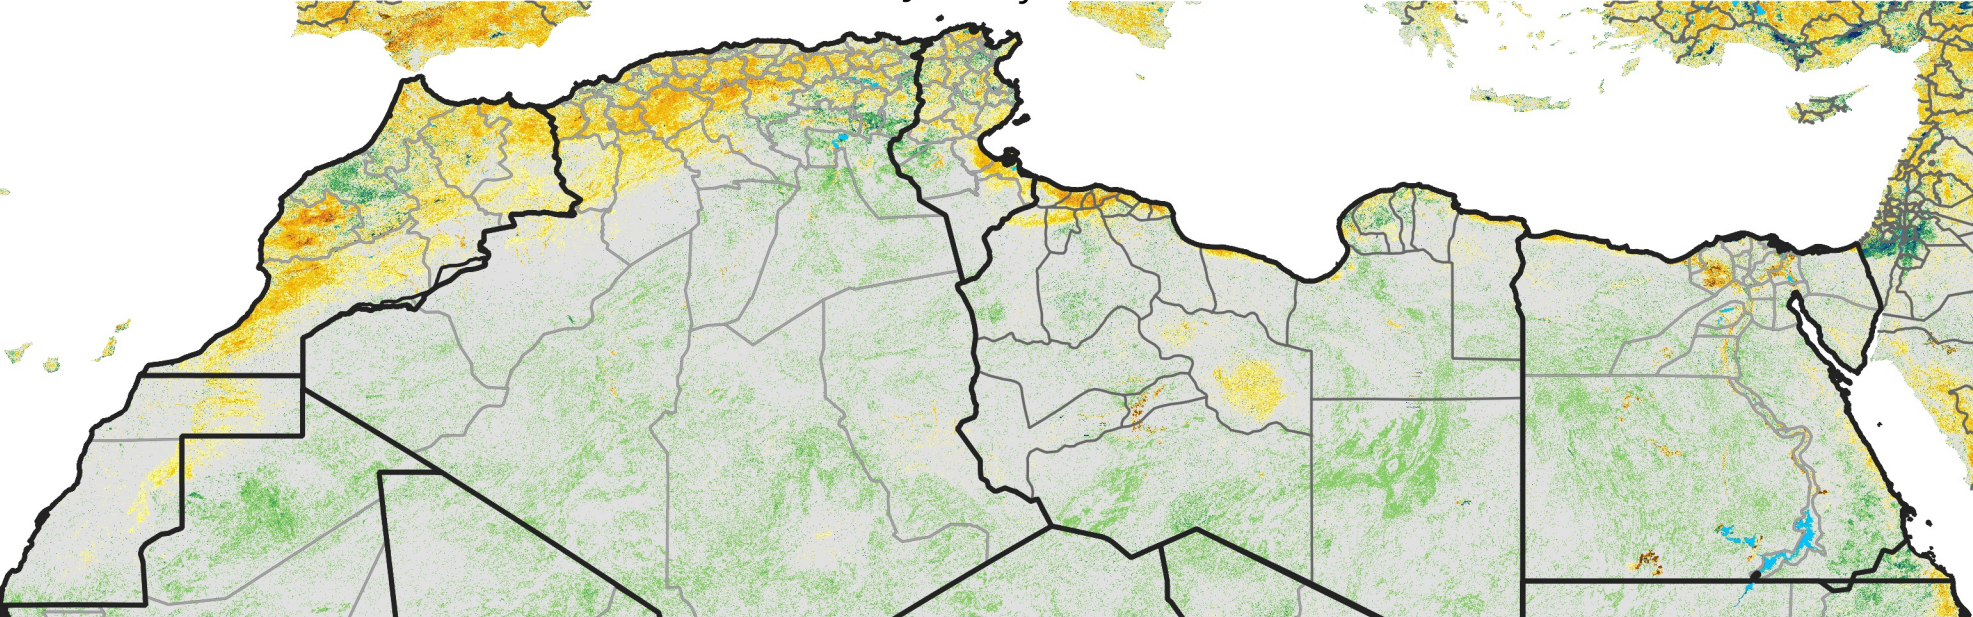

# North Africa Percent of Mean NDVI

2005 / mean (2003 - 2022)  
Period 02 / January 11 - 20, 2005