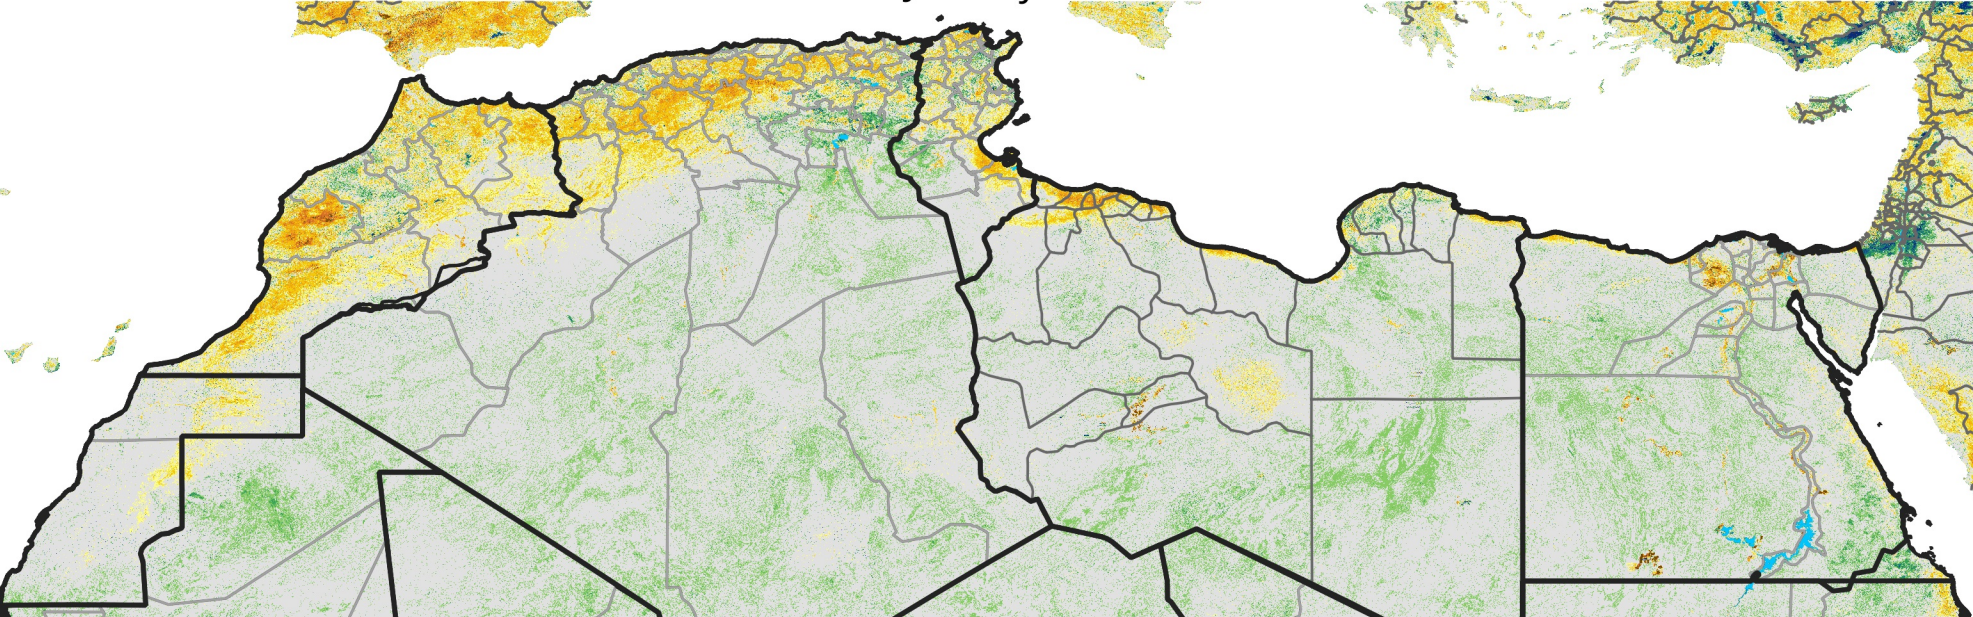

North Africa Percent of Mean NDVI

2005 / mean (2003 - 2022)
Period 03 / January 21 - 31, 2005

Percent of Normal