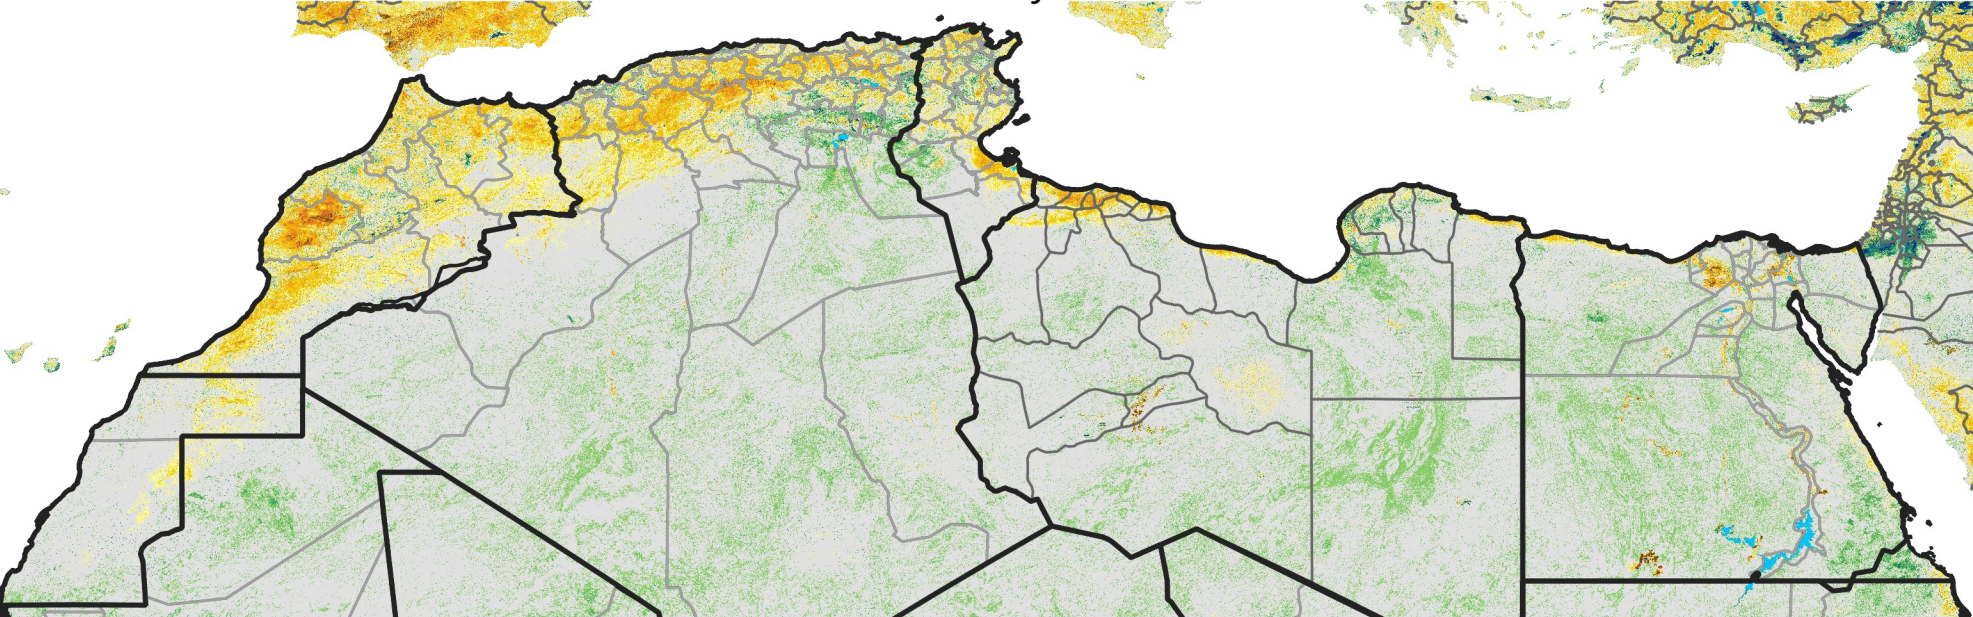

# North Africa Percent of Mean NDVI

2005 / mean (2003 - 2022)  
Period 04 / February 01 - 10, 2005