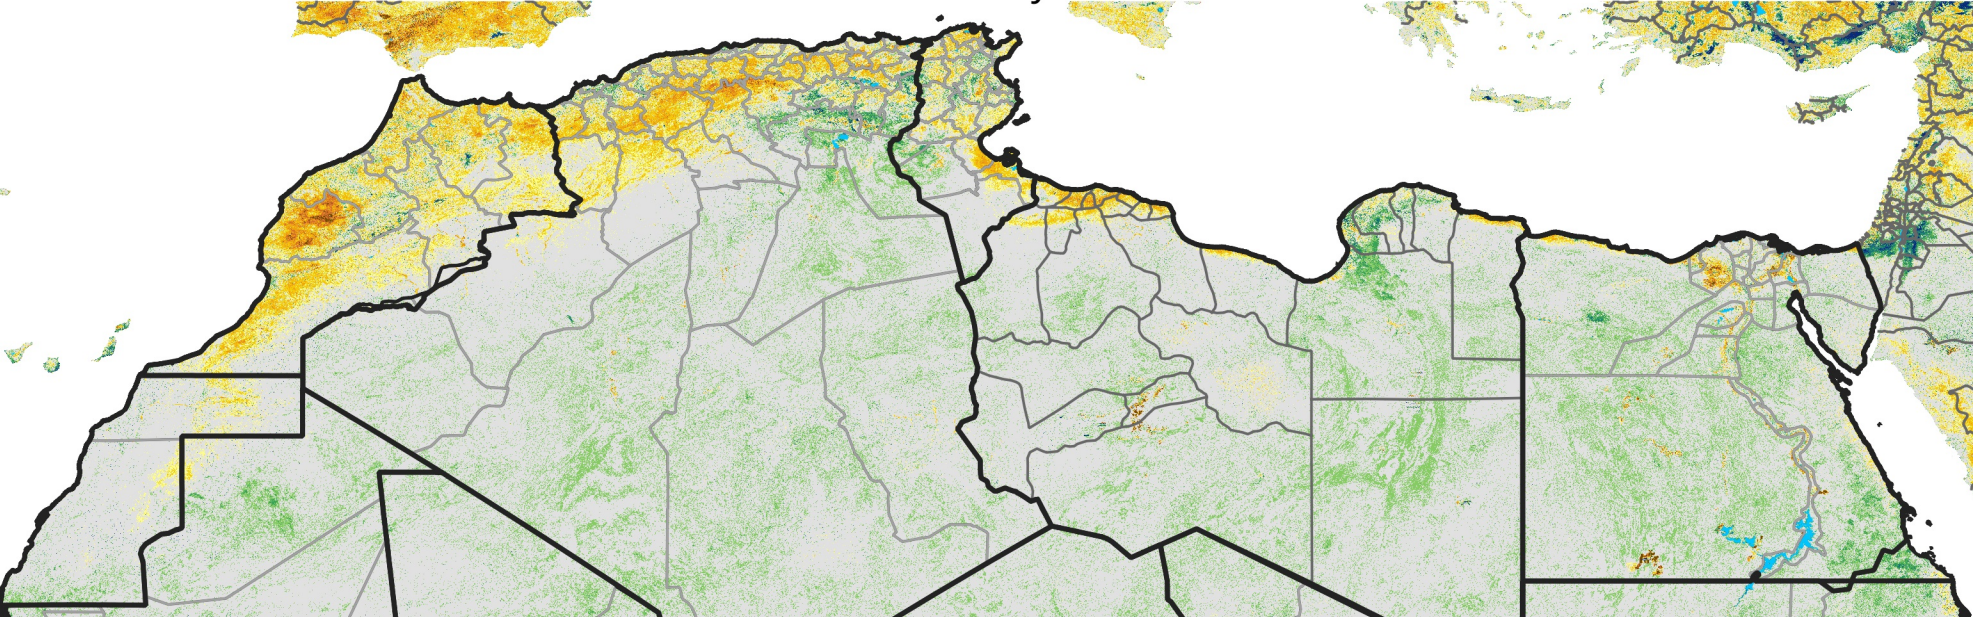

North Africa Percent of Mean NDVI

2005 / mean (2003 - 2022)
Period 05 / February 11 - 20, 2005

Percent of Normal