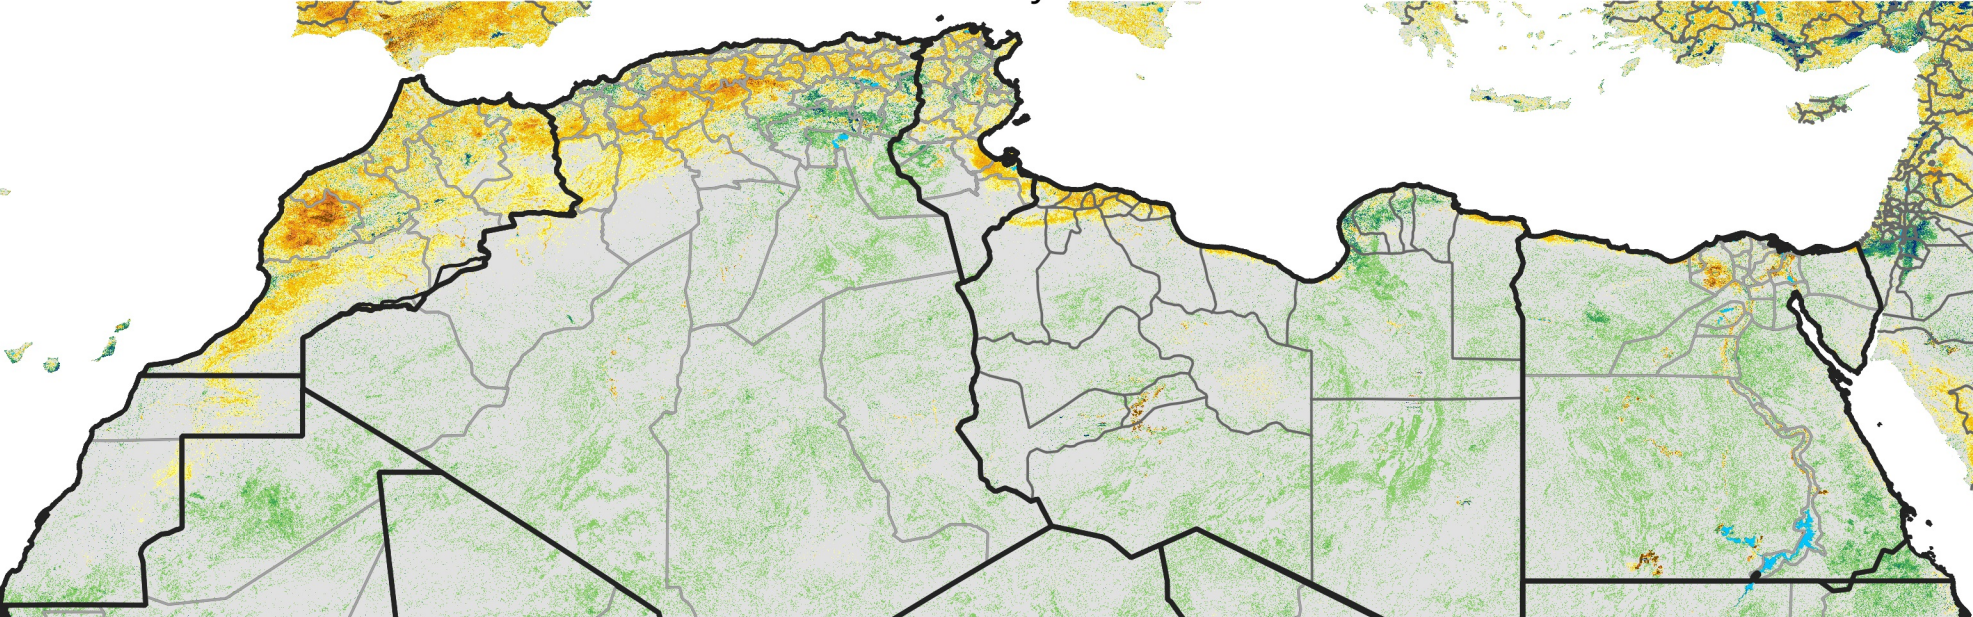

North Africa Percent of Mean NDVI

2005 / mean (2003 - 2022)
Period 06 / February 21 - 28, 2005

Percent of Normal