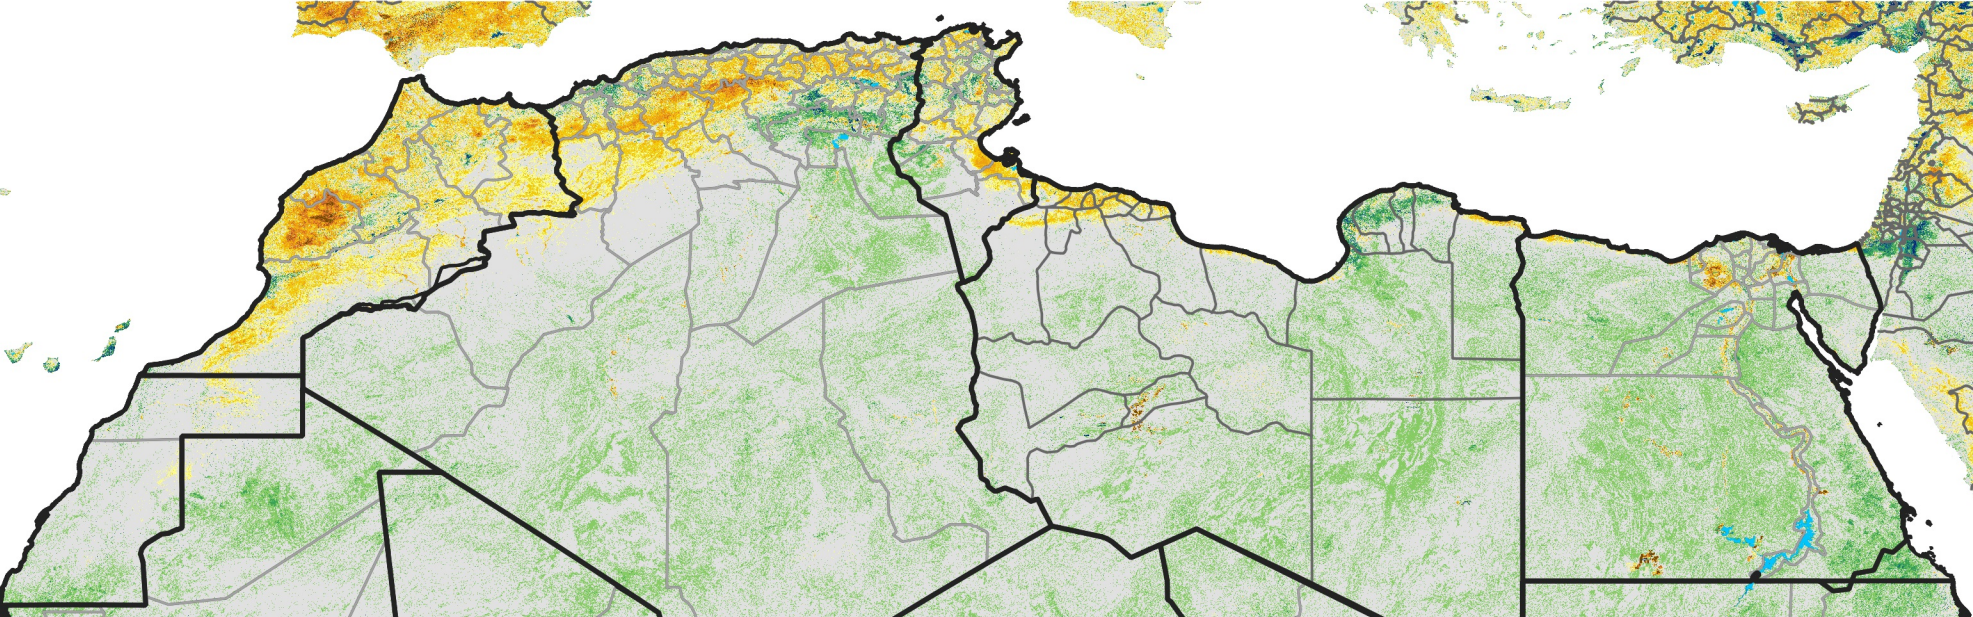

North Africa Percent of Mean NDVI

2005 / mean (2003 - 2022)
Period 07 / March 01 - 10, 2005

Percent of Normal