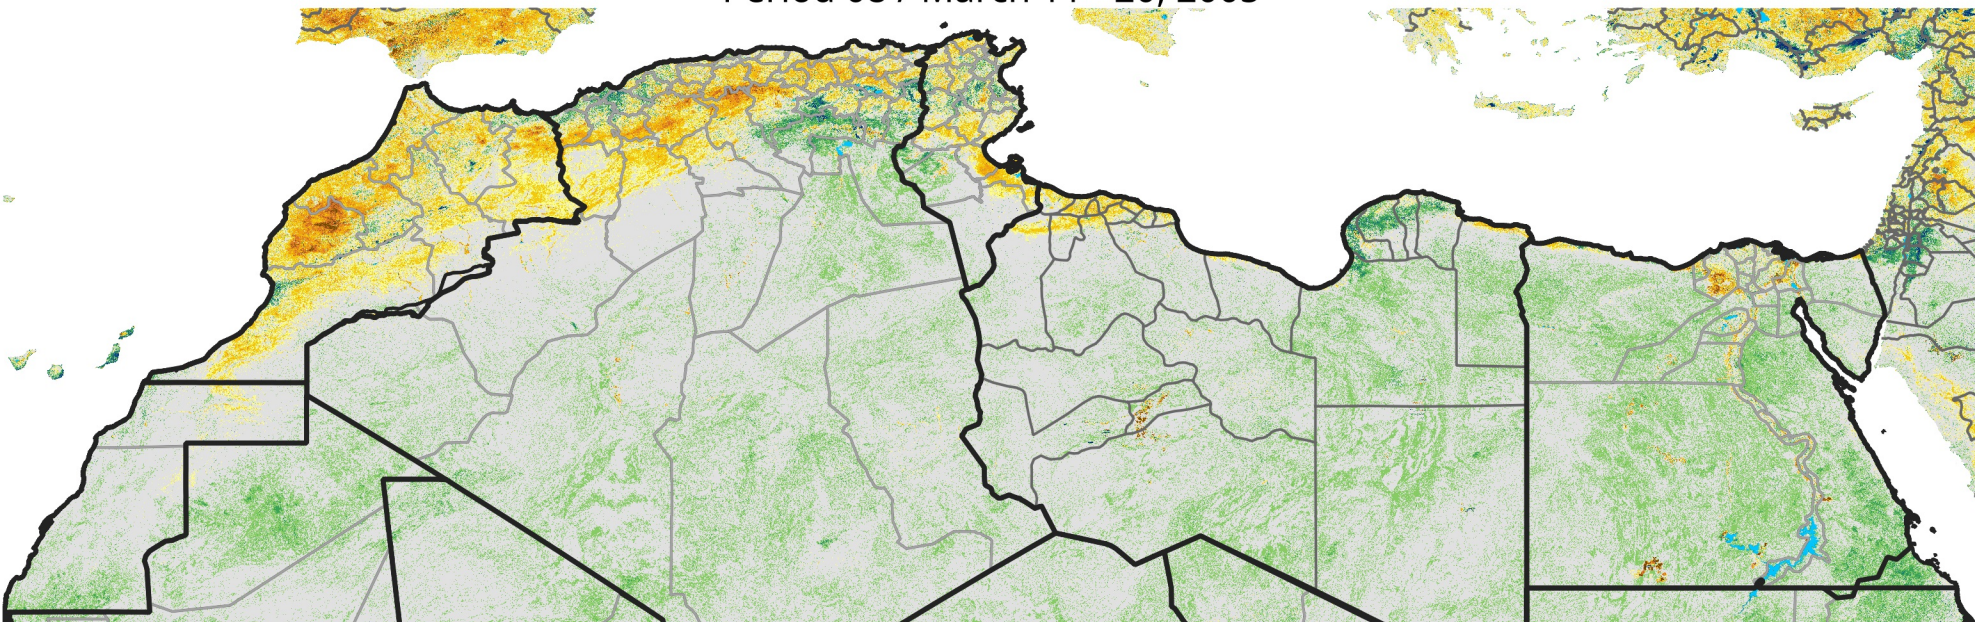

# North Africa Percent of Mean NDVI

2005 / mean (2003 - 2022)

Period 08 / March 11 - 20, 2005