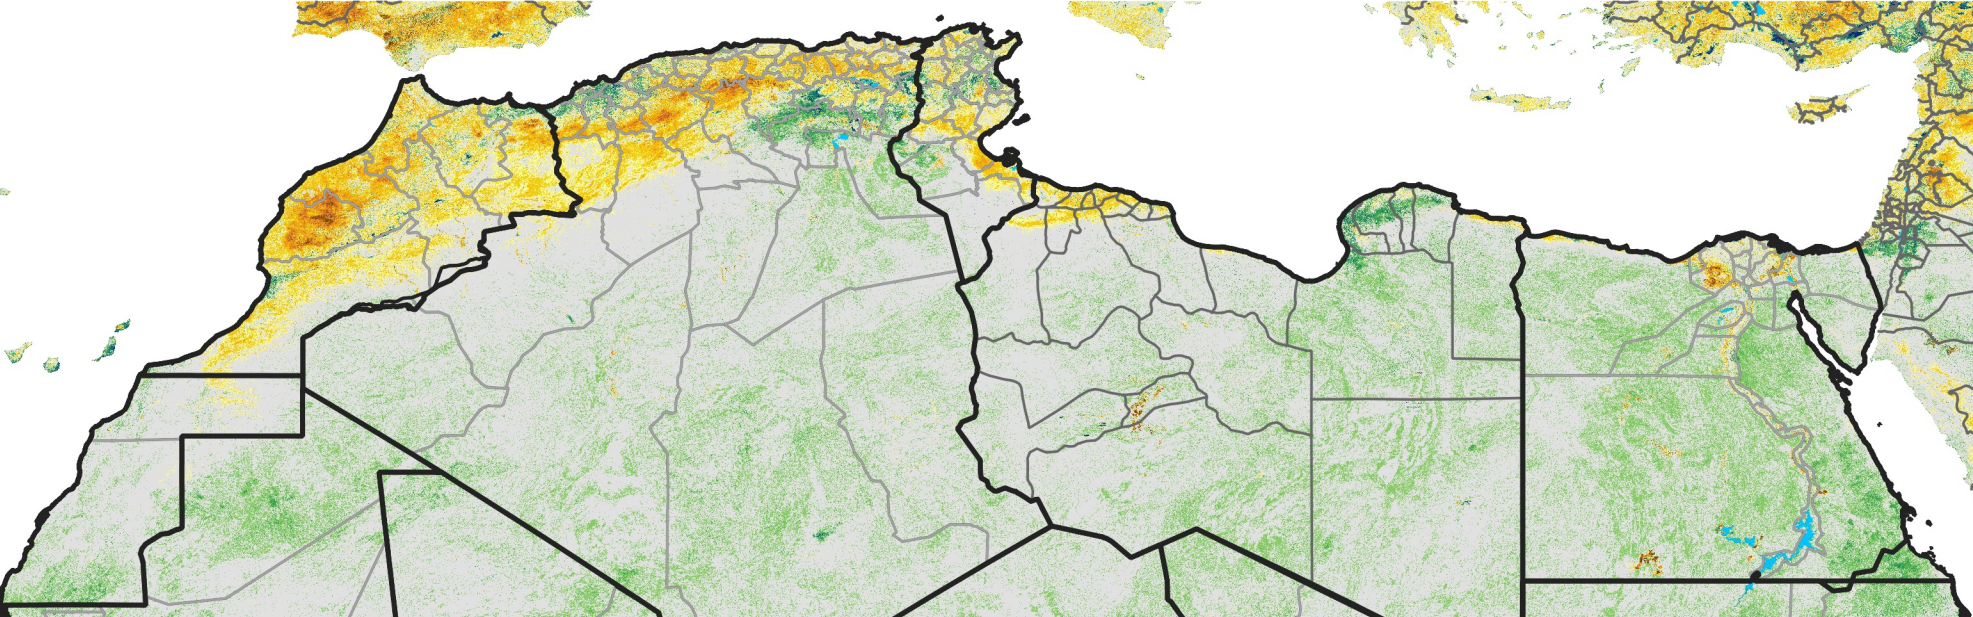

North Africa Percent of Mean NDVI

2005 / mean (2003 - 2022)
Period 09 / March 21 - 31, 2005

Percent of Normal