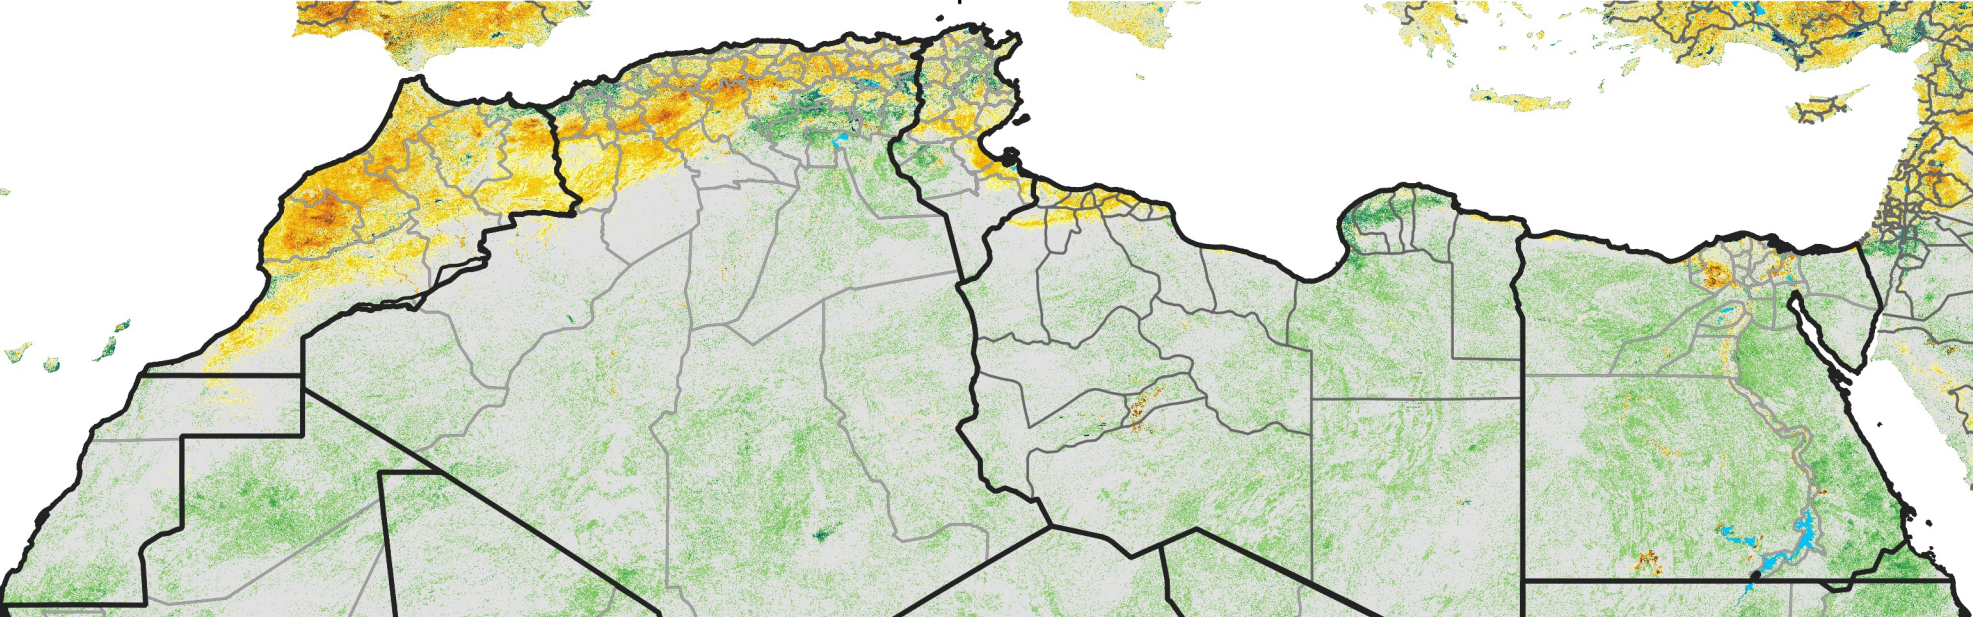

North Africa Percent of Mean NDVI

2005 / mean (2003 - 2022)
Period 10 / April 01 - 10, 2005

Percent of Normal