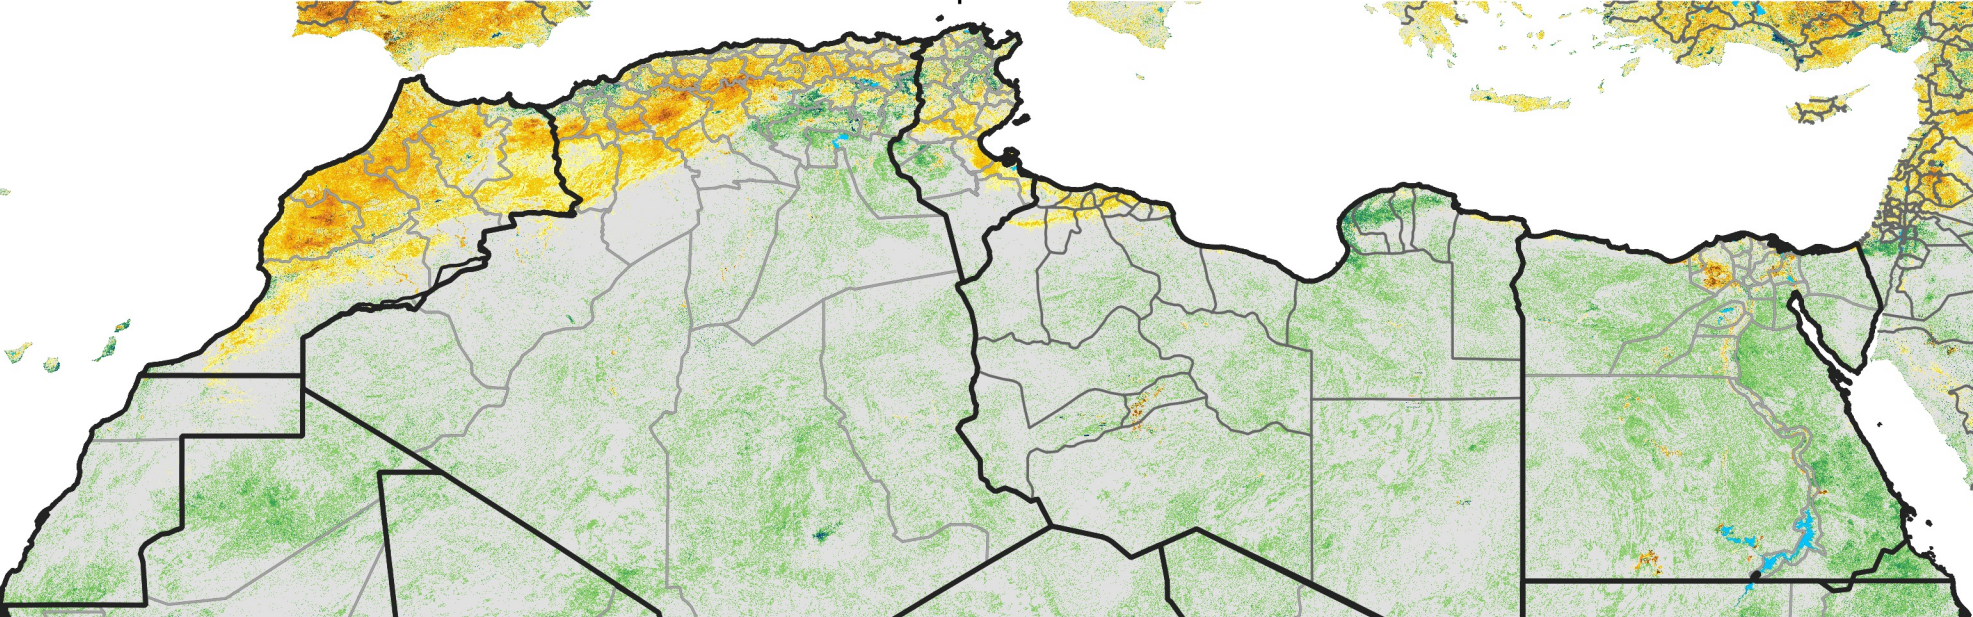

North Africa Percent of Mean NDVI

2005 / mean (2003 - 2022)
Period 11 / April 11 - 20, 2005

Percent of Normal