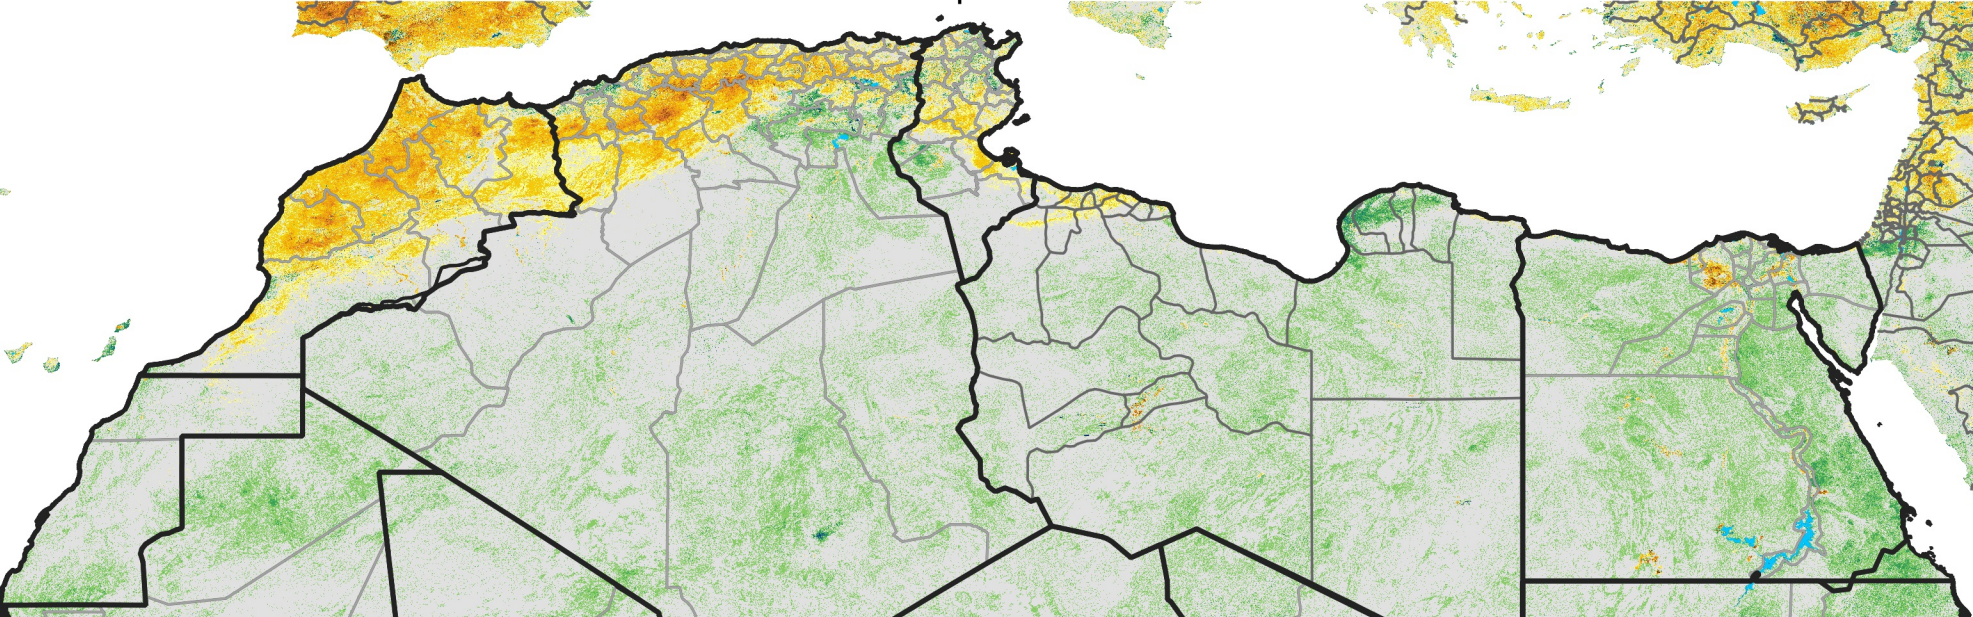

North Africa Percent of Mean NDVI

2005 / mean (2003 - 2022)
Period 12 / April 21 - 30, 2005

Percent of Normal