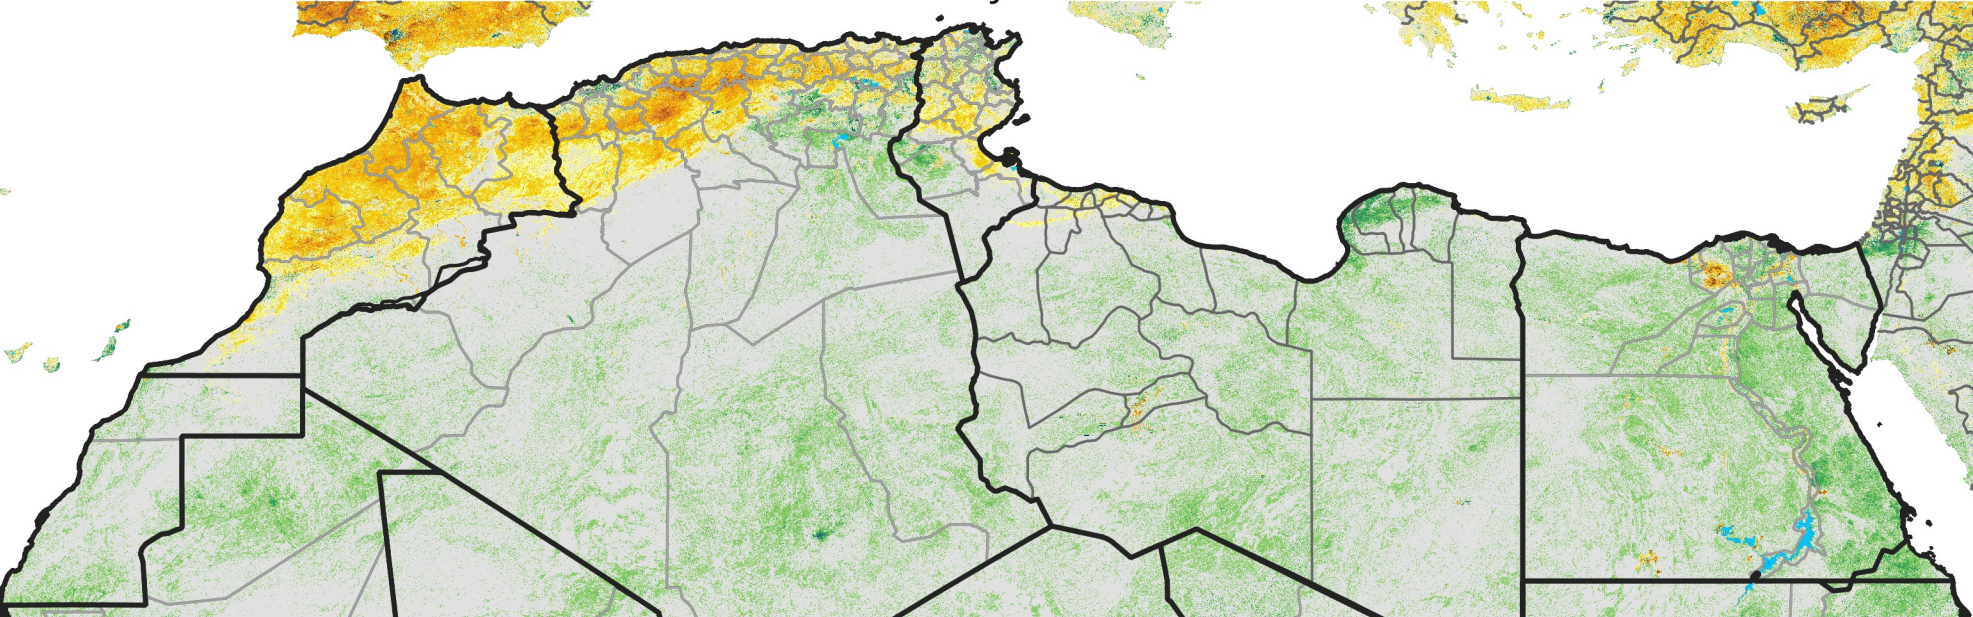

# North Africa Percent of Mean NDVI

2005 / mean (2003 - 2022)  
Period 13 / May 01 - 10, 2005