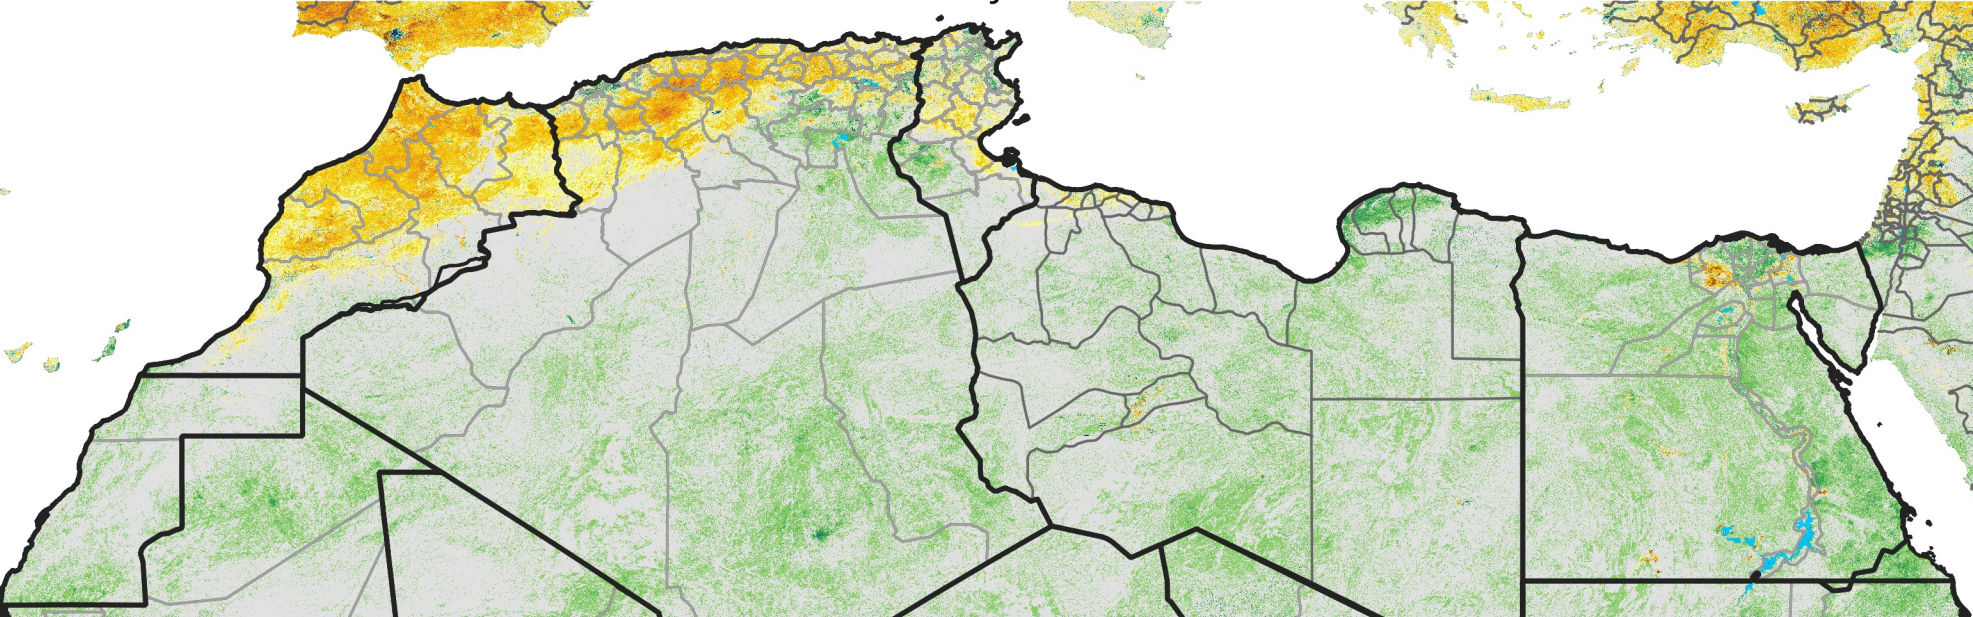

North Africa Percent of Mean NDVI

2005 / mean (2003 - 2022)
Period 14 / May 11 - 20, 2005

Percent of Normal