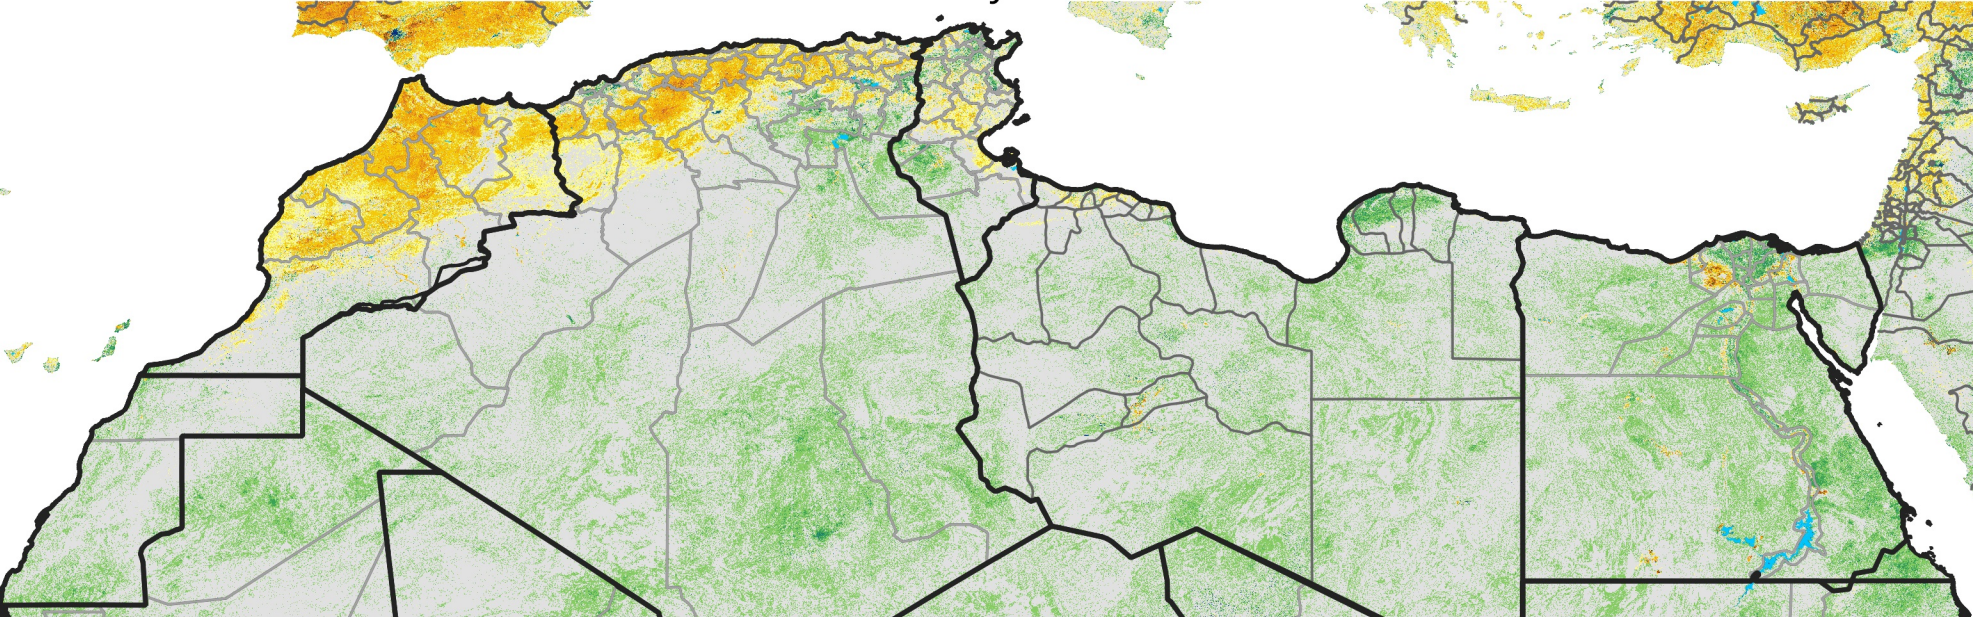

# North Africa Percent of Mean NDVI

2005 / mean (2003 - 2022)  
Period 15 / May 21 - 31, 2005