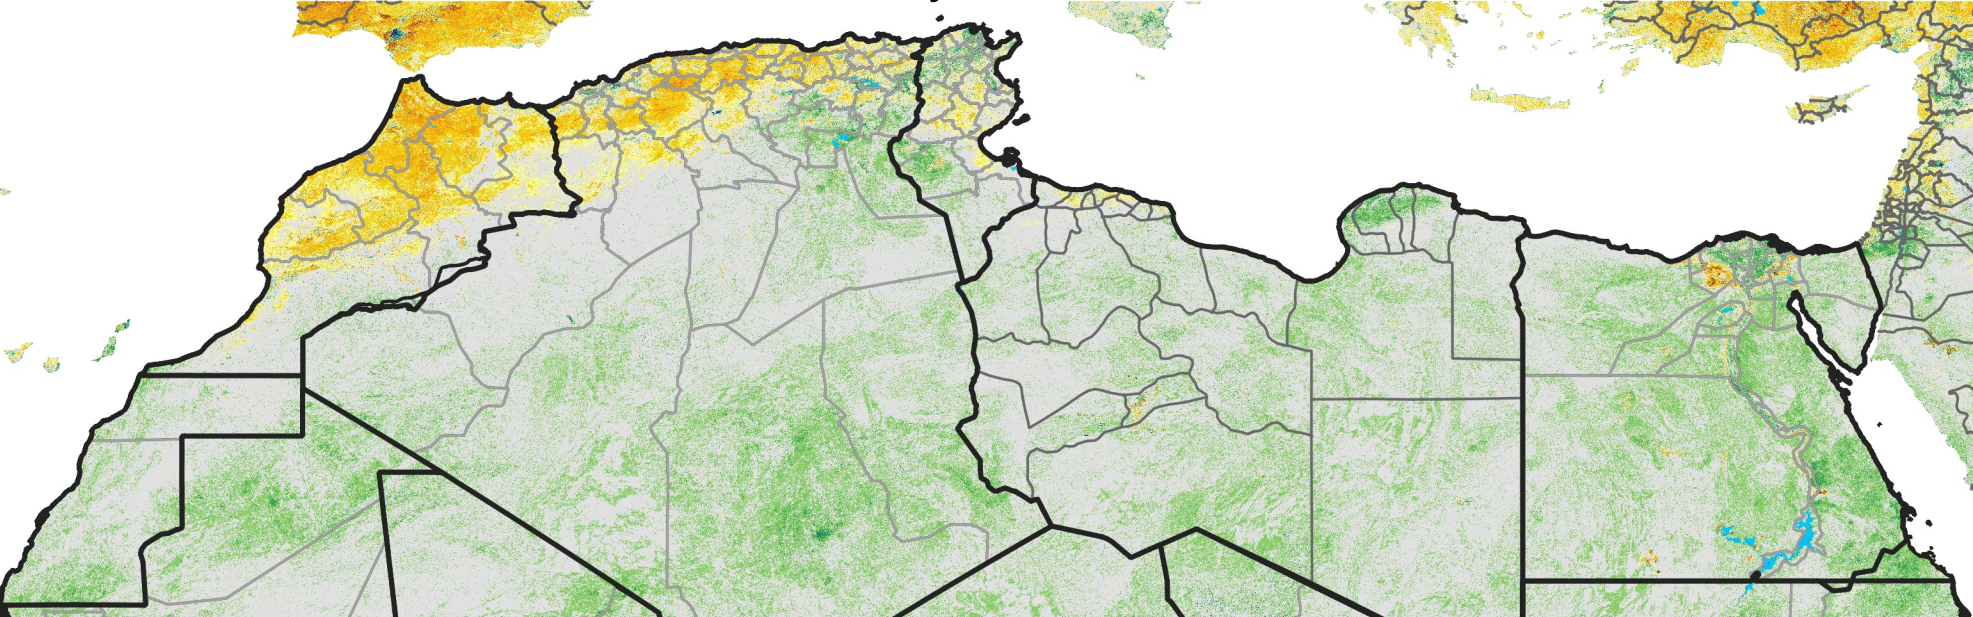

North Africa Percent of Mean NDVI

2005 / mean (2003 - 2022)
Period 16 / June 01 - 10, 2005

Percent of Normal