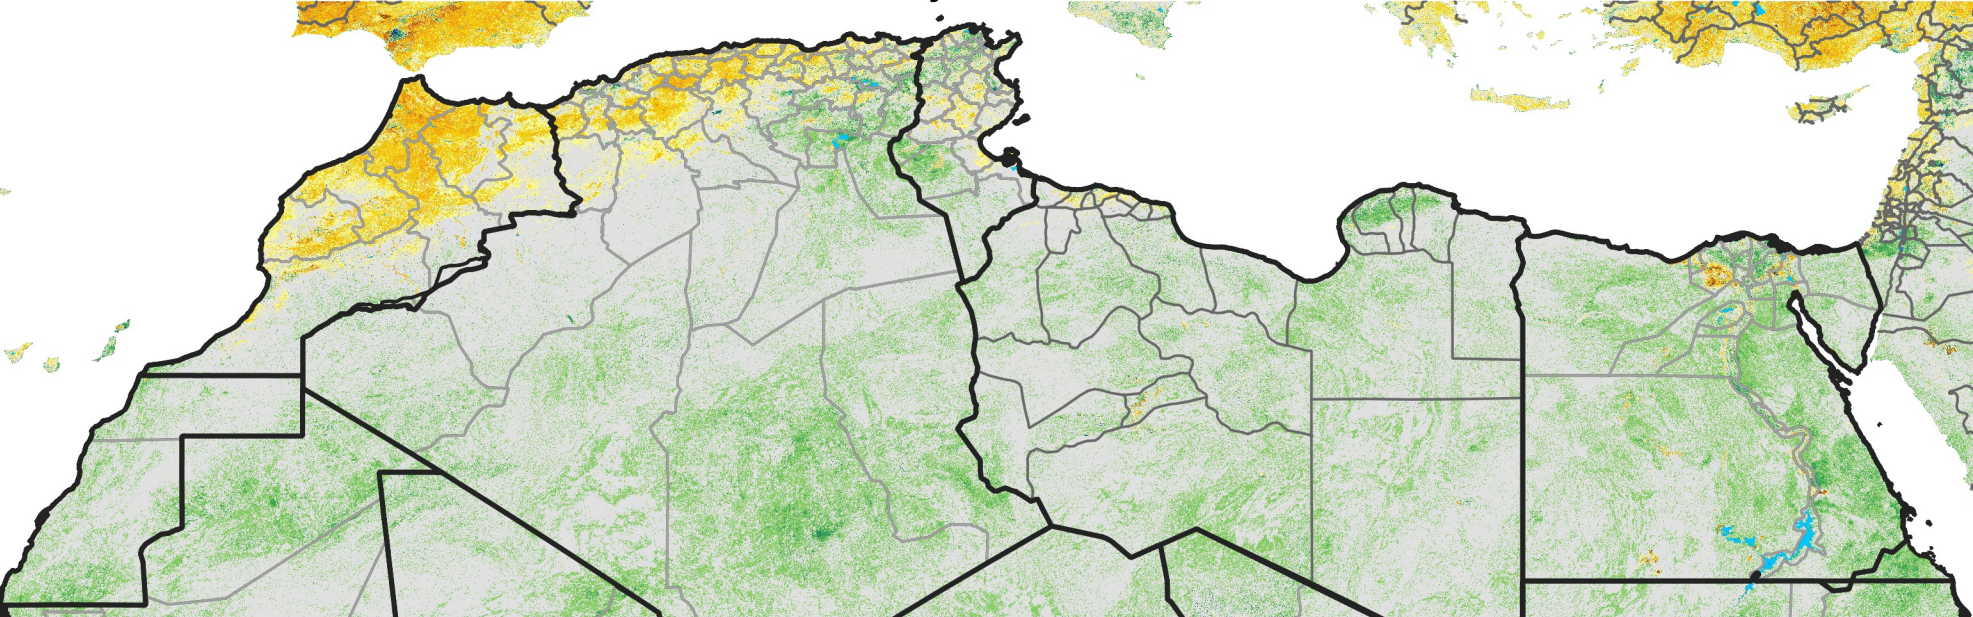

North Africa Percent of Mean NDVI

2005 / mean (2003 - 2022)
Period 17 / June 11 - 20, 2005

Percent of Normal