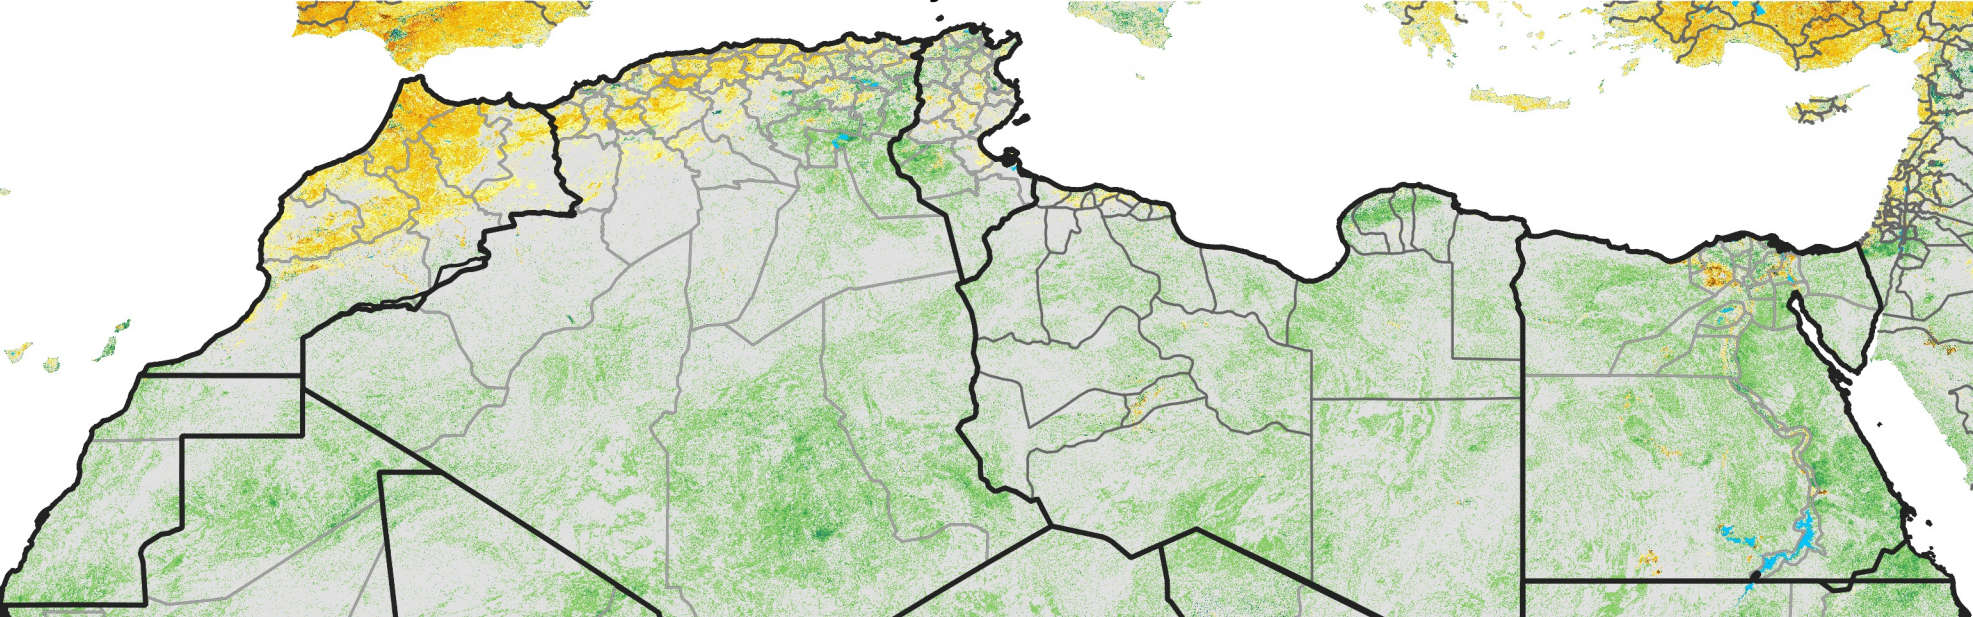

North Africa Percent of Mean NDVI

2005 / mean (2003 - 2022)
Period 18 / June 21 - 30, 2005

Percent of Normal