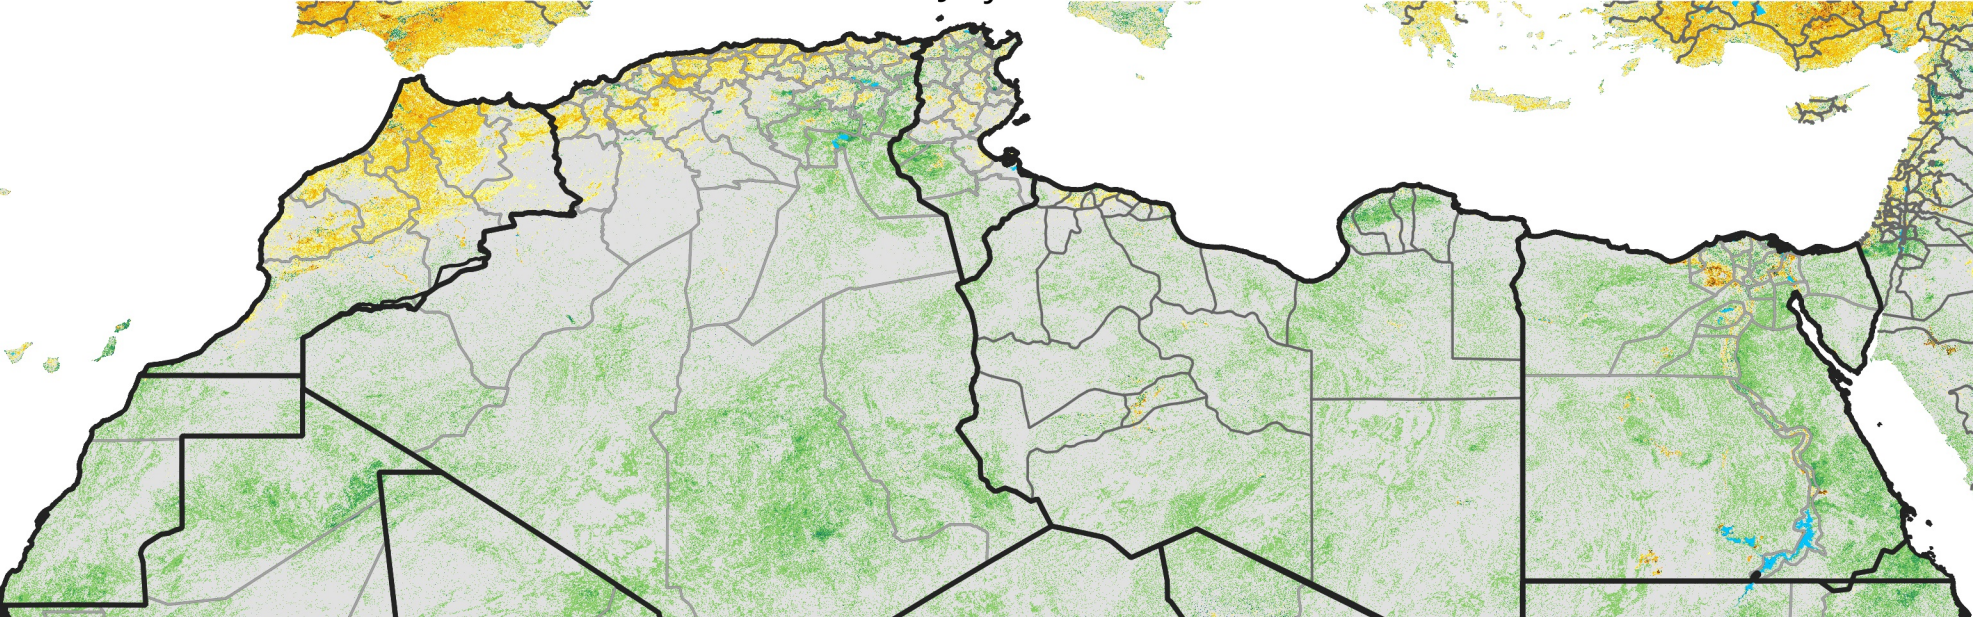

North Africa Percent of Mean NDVI

2005 / mean (2003 - 2022)
Period 19 / July 01 - 10, 2005

Percent of Normal