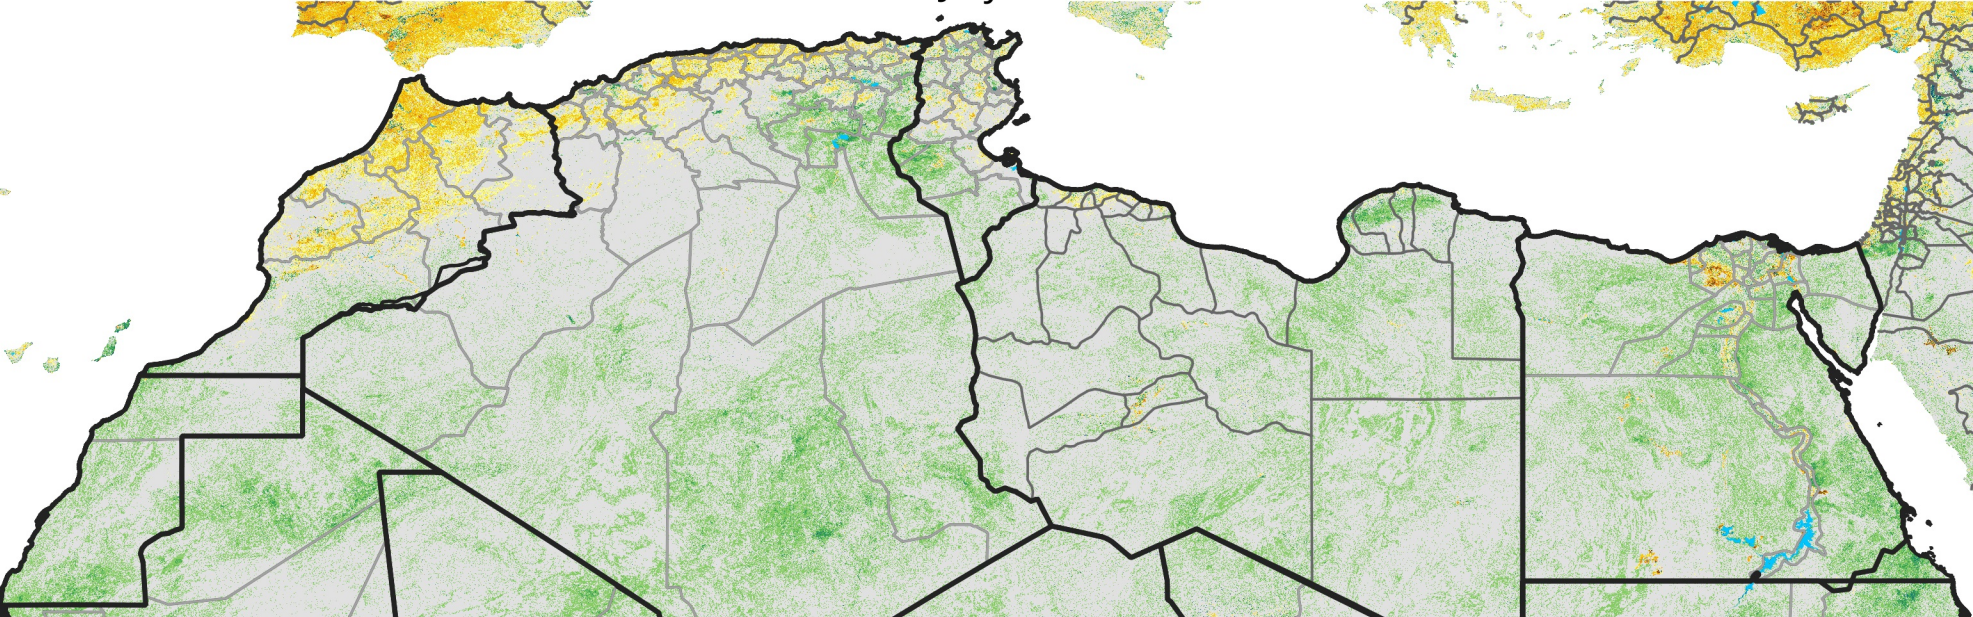

North Africa Percent of Mean NDVI

2005 / mean (2003 - 2022)
Period 20 / July 11 - 20, 2005

Percent of Normal