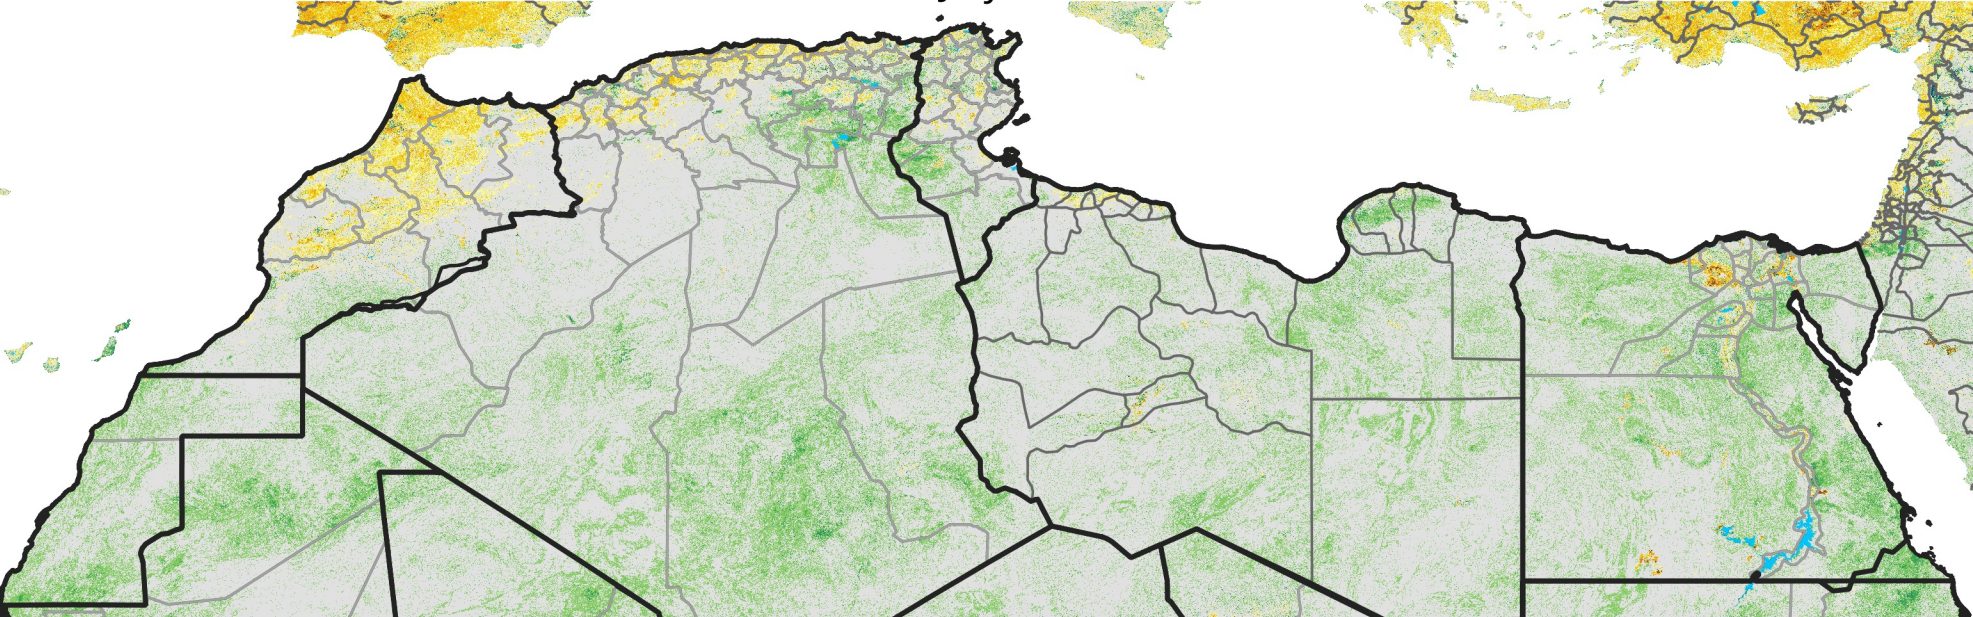

# North Africa Percent of Mean NDVI

2005 / mean (2003 - 2022)  
Period 21 / July 21 - 31, 2005