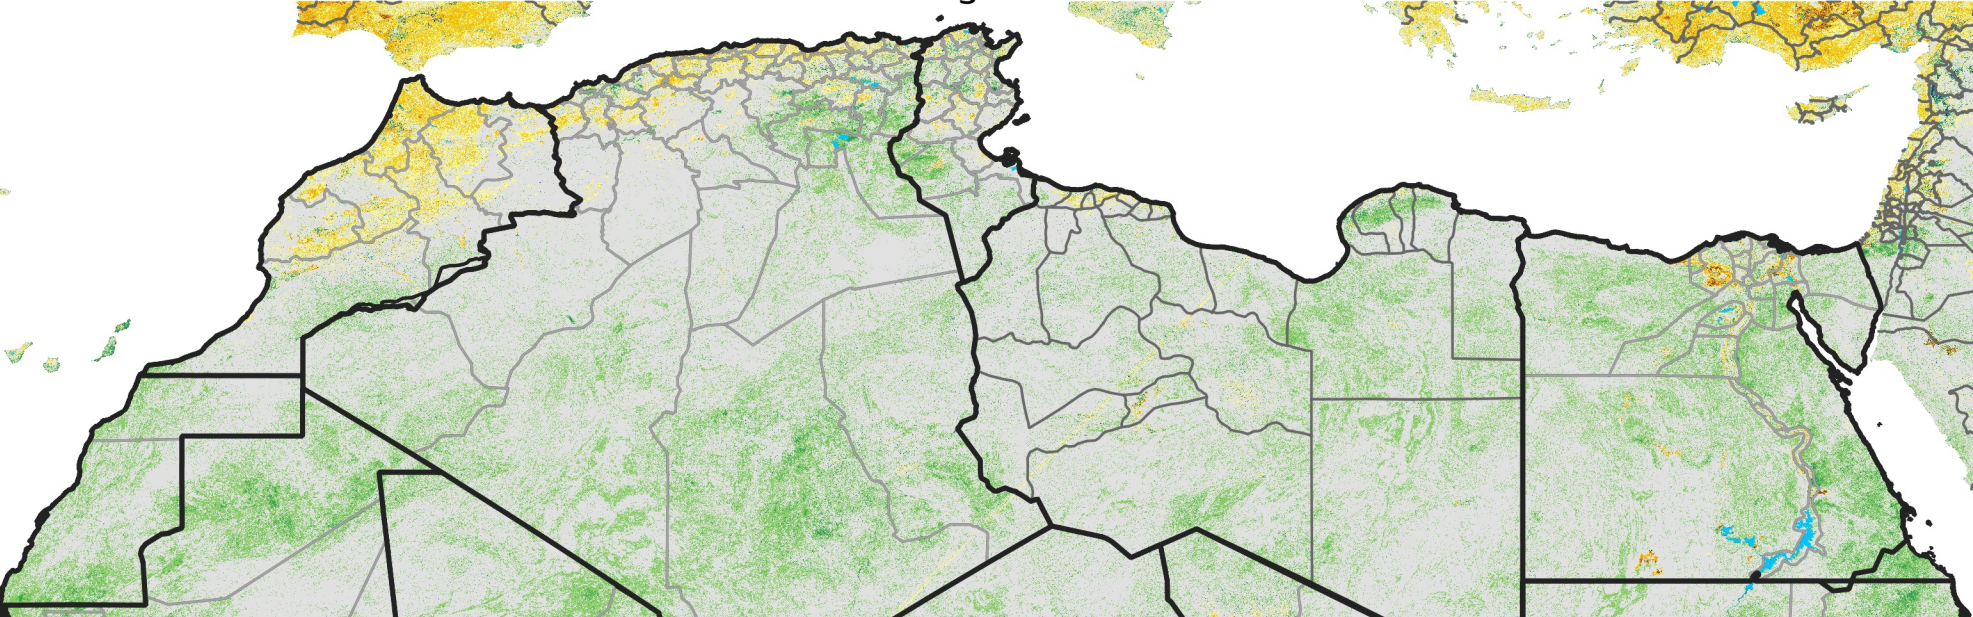

# North Africa Percent of Mean NDVI

2005 / mean (2003 - 2022)  
Period 22 / August 01 - 10, 2005