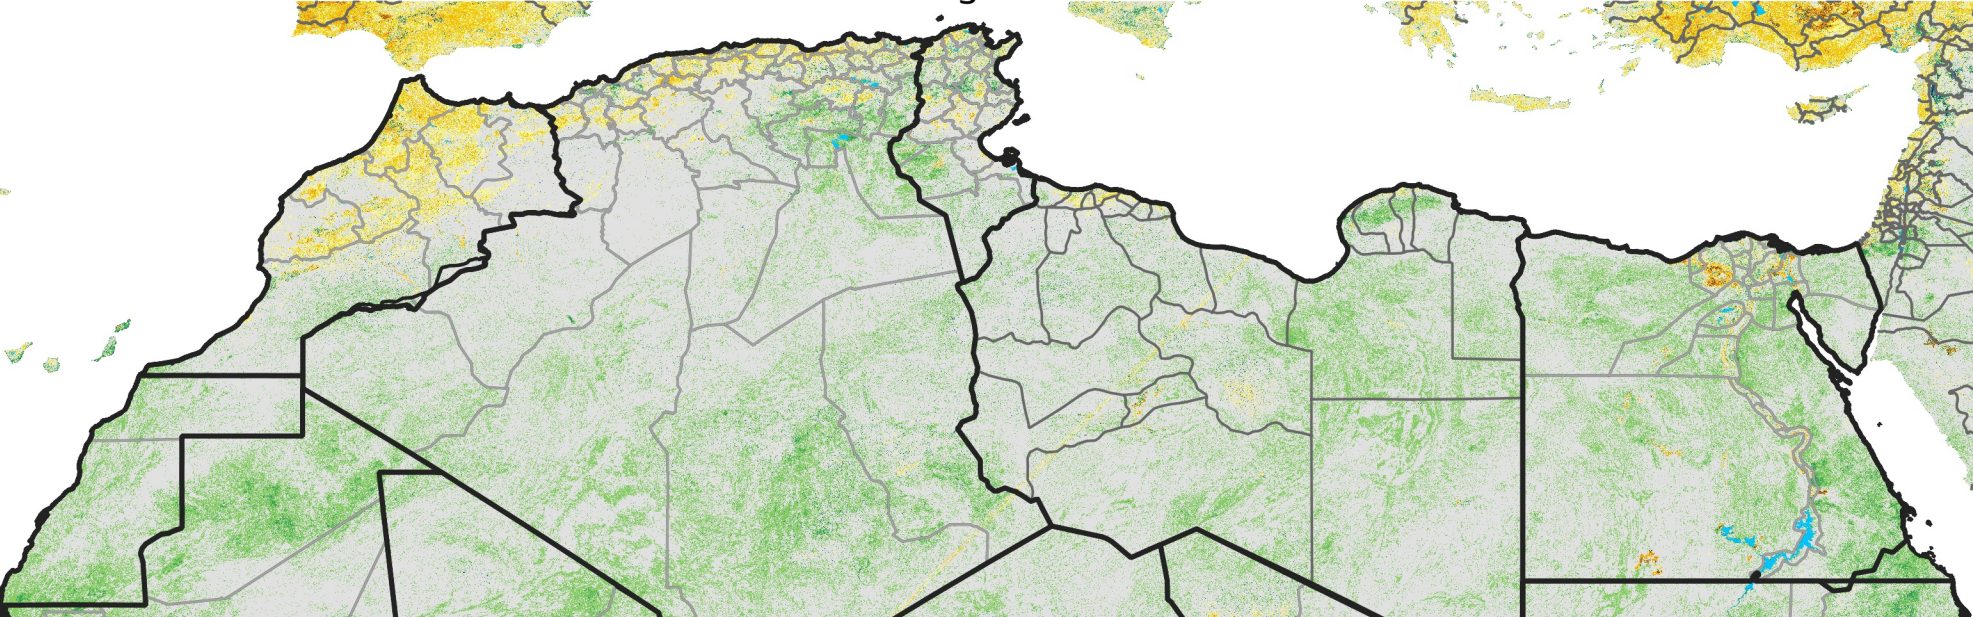

North Africa Percent of Mean NDVI

2005 / mean (2003 - 2022)
Period 23 / August 11 - 20, 2005

Percent of Normal