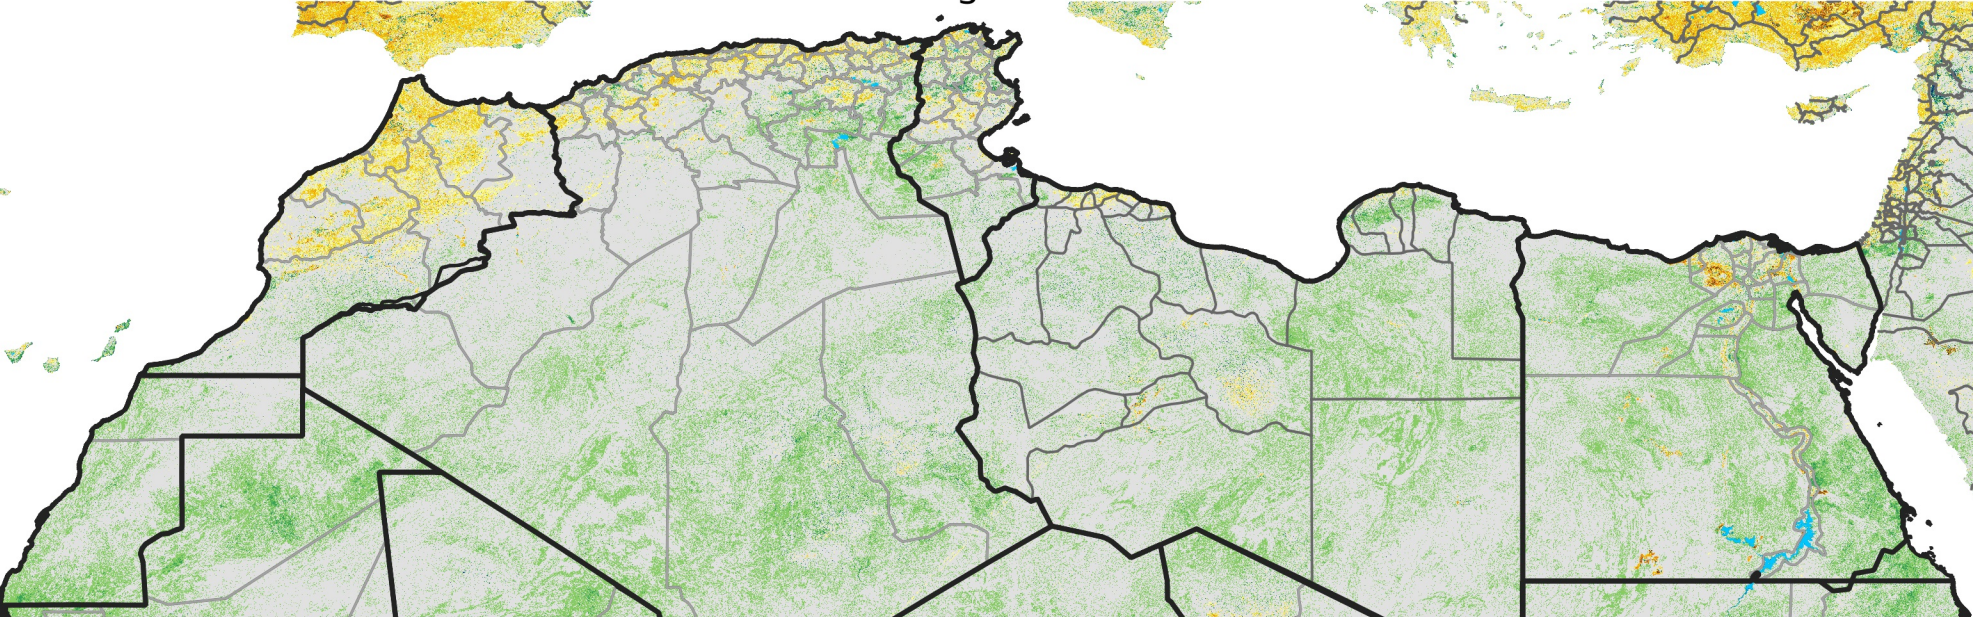

North Africa Percent of Mean NDVI

2005 / mean (2003 - 2022)
Period 24 / August 21 - 31, 2005

Percent of Normal